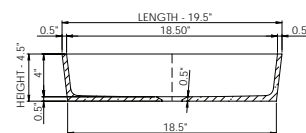

DADOquartz®

pacifica
small basin

wide-edge

DADOquartz®

pacifica
large basin

wide-edge

Basin Detail:

Size (l) x (w) x (h):
Top to waste:
Overflow:
Waste diameter:
Weight:
Mounting:
Material: