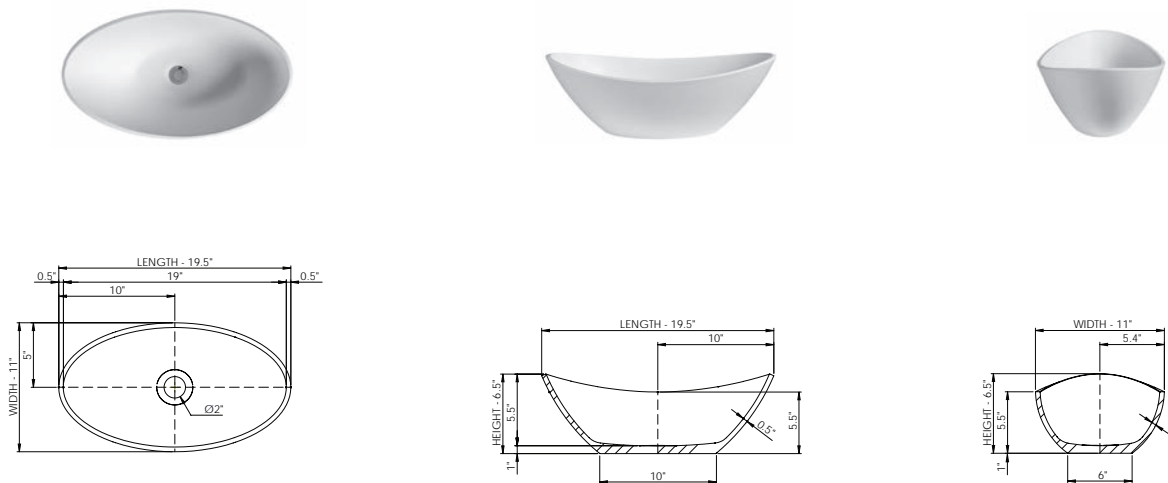

basin detail

thin-edge

thin-edge

Basin Detail:	Basin Specs:	Color:	SKU# NOF	List Price
Size (l) x (w) x (h):	19.5" x 11.0" x 6.5"	○ Matte White	15TW102	\$ 890.00
Top to waste:	5.5"	○ Polished White	15TG102	\$ 890.00
Overflow:	No overflow	● Matte Black	15TW202	\$ 890.00
Waste diameter:	2.0"	● Matte Charcoal	15TW302	\$ 890.00
Weight:	10.0 LBS	● Matte Gray	15TW402	\$ 890.00
Mounting:	Counter-top	● Matte Duck Egg	15TW502	\$ 890.00
		● Matte Navy	15TW602	\$ 890.00
Material:	DADOquartz®	● Matte Champagne	15TW702	\$ 890.00