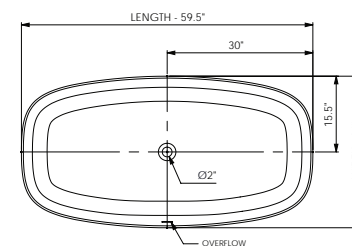

Bathtub Detail:

Size (l) x (w) x (h):
Water capacity:
Overflow:
Maximum water level:
Inside floor area:
Waste diameter:
Weight:
Material:

Bathtub Specs:

59.5" x 31.0" x 22.0"
75.0 GAL
Internal overflow
13.0" - 16.0"
55.0" x 26.0"
2.0"
180.0 LBS
DADOquartz®

Color:

- Matte White
- Polished White
- Matte Black
- Matte Charcoal
- Matte Gray
- Matte Duck Egg
- Matte Navy
- Matte Champagne

SKU#

10SW106
10SG106
10SW206
10SW306
10SW406
10SW506
10SW606
10SW706

List Price

$ 4,990.00
$ 4,990.00
$ 4,990.00
$ 4,990.00
$ 4,990.00
$ 4,990.00
$ 4,990.00
$ 4,990.00