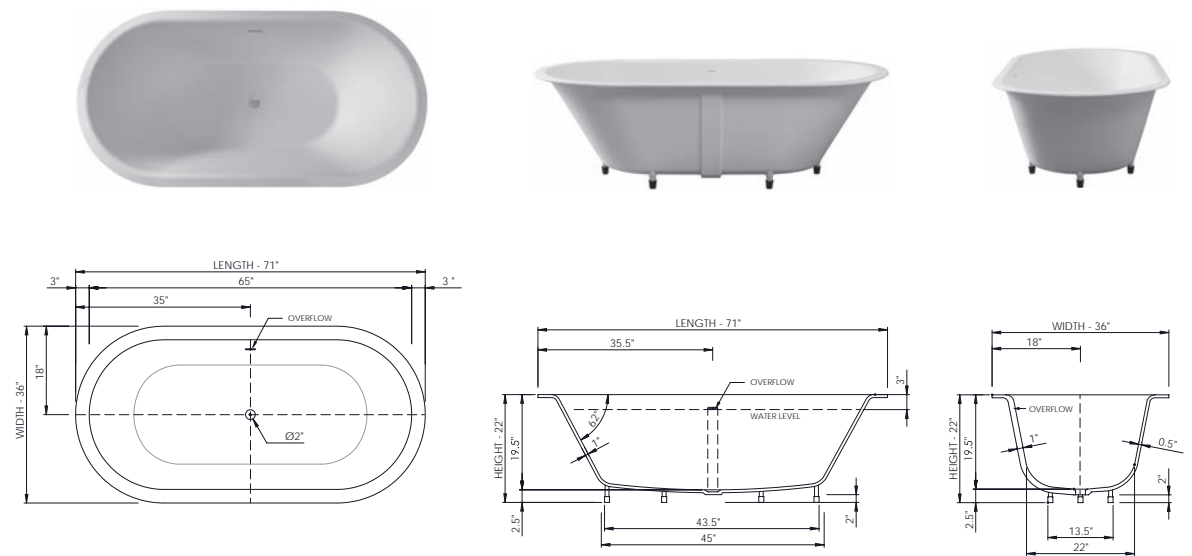

sedna

This female name is derived from the Inuit People and means "goddess of the sea". The sedna bathtub has generous dimensions and offers luxury in a classic shape. Suitable for freestanding, under-mount and drop-in installation.

Bathtub Detail:	Bathtub Specs:	Color:	SKU#	List Price
Size (l) x (w) x (h):	71.0" x 36.0" x 22.0"	○ Matte White	13SW100	$ 3,490.00
Water capacity:	80.0 GAL	○ Polished White	13SG100	$ 3,490.00
Overflow:	Internal overflow			
Maximum water level:	16.5" - 19.5"			
Inside floor area:	45.0" x 22.0"			
Waste diameter:	2.0"			
Weight:	120.0 LBS			
Material:	DADOquartz®