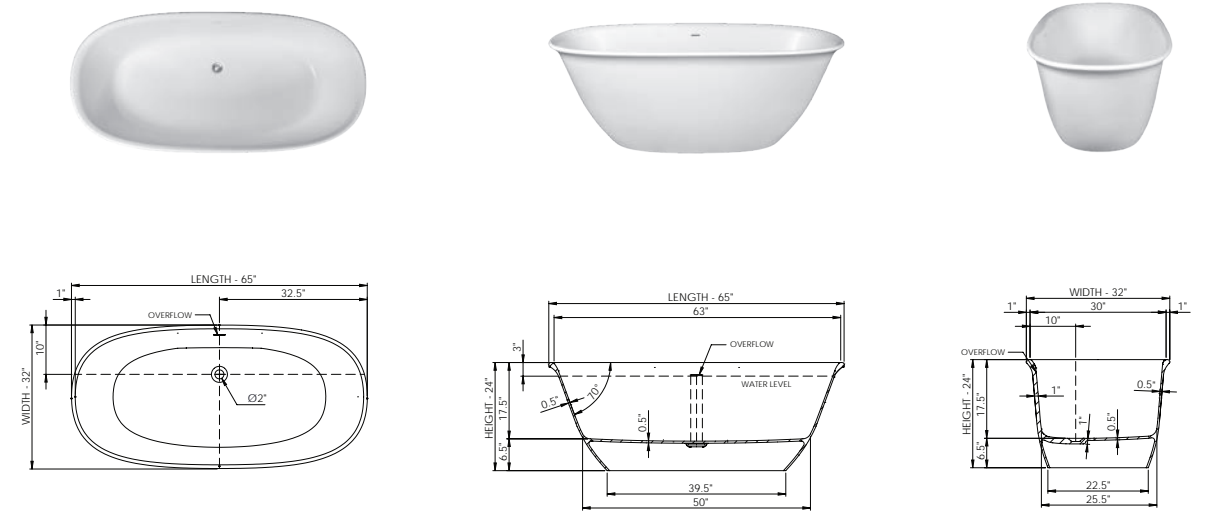

brooke

Meaning "small stream of water". The brooke is a modern bathtub with a classic flair. Smooth curves and a full body make this luxurious cross-over bathtub design a modern classic for any home.

Bathtub Detail:	Bathtub Specs:	Color:	SKU#	List Price	Promotion:
Size (l) x (w) x (h):	65.0" x 32.0" x 24.0"	○ Matte White	10SW115	$ 4,990.00	$ 3,990.00
Water capacity:	80.0 GAL	○ Polished White	10SG115	$ 4,990.00	$ 3,990.00
Overflow:	Internal overflow	● Matte Black	10SW215	$ 4,990.00	
Maximum water level:	14.5" - 17.5"	● Matte Charcoal	10SW315	$ 4,990.00	
Inside floor area:	50.0" x 25.5"	● Matte Gray	10SW415	$ 4,990.00	
Waste diameter:	2.0"	● Matte Duck Egg	10SW515	$ 4,990.00	
Weight:	155.0 LBS	● Matte Navy	10SW615	$ 4,990.00	
Material:	DADOquartz®	● Matte Champagne	10SW715	$ 4,990.00