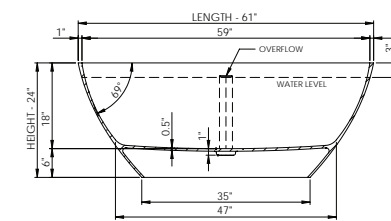

talula

Feminine name of Native American origin, meaning "leaping water". This bathtub is deep and spacious, yet modern and sleek. The compact size of the talula gives this bathtub absolute petite perfection.

Bathtub Detail:

Size (l) x (w) x (h):
Water capacity:
Overflow:
Maximum water level:
Inside floor area:
Waste diameter:
Weight:
Material:

Bathtub Specs:

61.0" x 31.0" x 24.0"
80.0 GAL
Internal overflow
15.0" - 18.0"
47.0" x 27.0"
2.0"
165.0 LBS
DADOquartz®

Color:

- Matte White
- Polished White
- Matte Black
- Matte Charcoal
- Matte Gray
- Matte Duck Egg
- Matte Navy
- Matte Champagne

SKU#

10SW104
10SG104
10SW204
10SW304
10SW404
10SW504
10SW604
10SW704

List Price

$5,750.00
$5,750.00
$5,750.00
$5,750.00
$5,750.00
$5,750.00
$5,750.00
$5,750.00

Promotion:

$4,590.00
$4,590.00