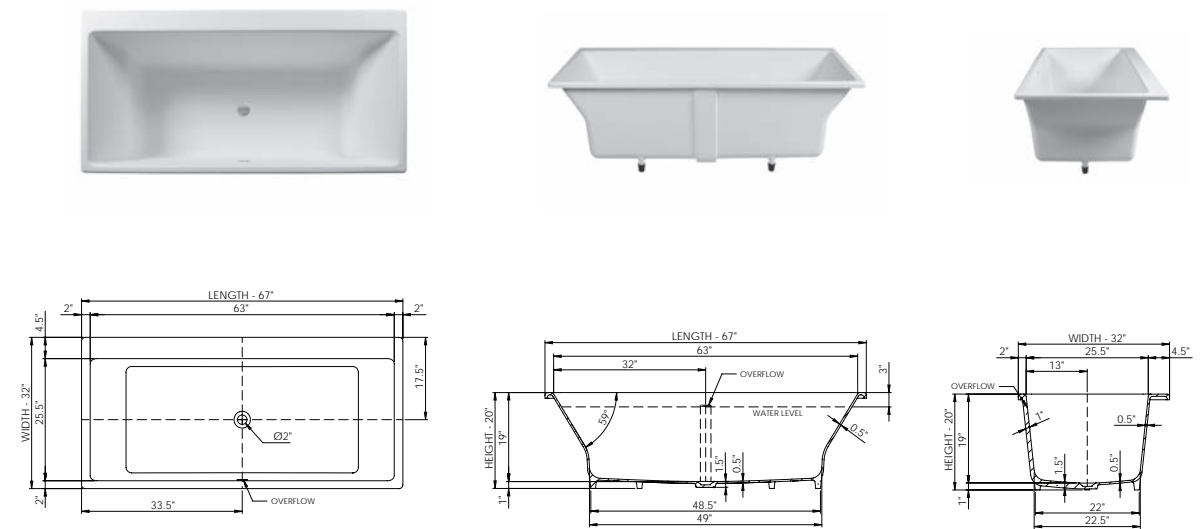

drop-in

Lifetime Warranty
The world's most luxurious
bathtub material since 1998

DADOquartz®

charlize 67
bathtub

drop-in

Bathtub Detail:
 Size (l) x (w) x (h): 67.0" x 32.0" x 20.0"
 Water capacity: 80.0 GAL
 Overflow: Internal overflow
 Maximum water level: 16.0" - 19.0"
 Inside floor area: 49.0" x 22.5"
 Waste diameter: 2.0"
 Weight: 135.0 LBS
 Material: DADOquartz®