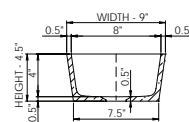

DADOquartz®

pacifica
small basin

wide-edge

DADOquartz®

pacifica
large basin

wide-edge

Basin Detail:

Size (l) x (w) x (h):
Top to waste:
Overflow:
Waste diameter:
Weight:
Mounting:
Material: