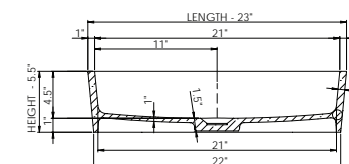

DADOquartz®

pacifica
small basin

wide-edge

DADOquartz®

pacifica
large basin

wide-edge

Basin Detail:

Size (l) x (w) x (h):
Top to waste:
Overflow:
Waste diameter:
Weight:
Mounting:
Material: