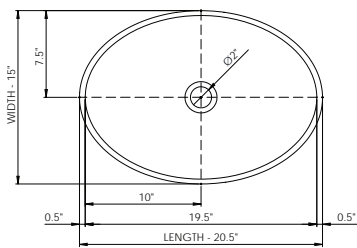

Basin Detail:	Basin Specs:	Color:	SKU# NOF	List Price
Size (l) x (w) x (h):	20.5" x 15.0" x 4.5"	○ Matte White	15TW105	$ 990.00
Top to waste:	4.0"	○ Polished White	15TG105	$ 990.00
Overflow:	No overflow	● Matte Black	15TW205	$ 990.00
Waste diameter:	2.0"	● Matte Charcoal	15TW305	$ 990.00
Weight:	10.0 LBS	● Matte Gray	15TW405	$ 990.00
Mounting:	Counter-top / Under-mount	● Matte Duck Egg	15TW505	$ 990.00
		● Matte Navy	15TW605	$ 990.00
Material:	DADOquartz®	● Matte Champagne	15TW705	$ 990.00