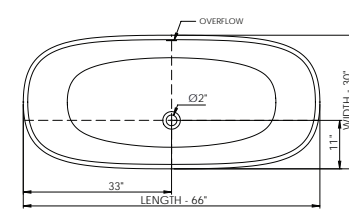

assana

Female name of Welsh origin, meaning "waterfall". With soft curves and a racetrack shape, this bathtub is the perfect addition to your modern bathroom, allowing for an organic flow and an elegant complement to your home.

Bathtub Detail:

Size (l) x (w) x (h):
Water capacity:
Overflow:
Maximum water level:
Inside floor area:
Waste diameter:
Weight:
Material:

Bathtub Specs:

66.0" x 30.0" x 19.0"
65.0 GAL
Internal overflow
11.0" - 14.0"
49.5" x 24.0"
2.0"
190.0 LBS
DADOquartz®

Color:

- Matte White
- Polished White
- Matte Black
- Matte Charcoal
- Matte Gray
- Matte Duck Egg
- Matte Navy
- Matte Champagne

SKU#

10SW100
10SG100
10SW200
10SW300
10SW400
10SW500
10SW600
10SW700

List Price

$ 4,990.00
$ 4,990.00
$ 4,990.00
$ 4,990.00
$ 4,990.00
$ 4,990.00
$ 4,990.00
$ 4,990.00