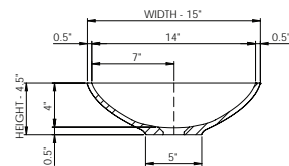

Basin Detail:	Basin Specs:	Color:	SKU# NOF	List Price
Size (l) x (w) x (h):	20.5" x 15.0" x 4.5"	○ Matte White	15TW105	$ 990.00
Top to waste:	4.0"	○ Polished White	15TG105	$ 990.00
Overflow:	No overflow	● Matte Black	15TW205	$ 990.00
Waste diameter:	2.0"	● Matte Charcoal	15TW305	$ 990.00
Weight:	10.0 LBS	● Matte Gray	15TW405	$ 990.00
Mounting:	Counter-top / Under-mount	● Matte Duck Egg	15TW505	$ 990.00
		● Matte Navy	15TW605	$ 990.00
Material:	DADOquartz®	● Matte Champagne	15TW705	$ 990.00