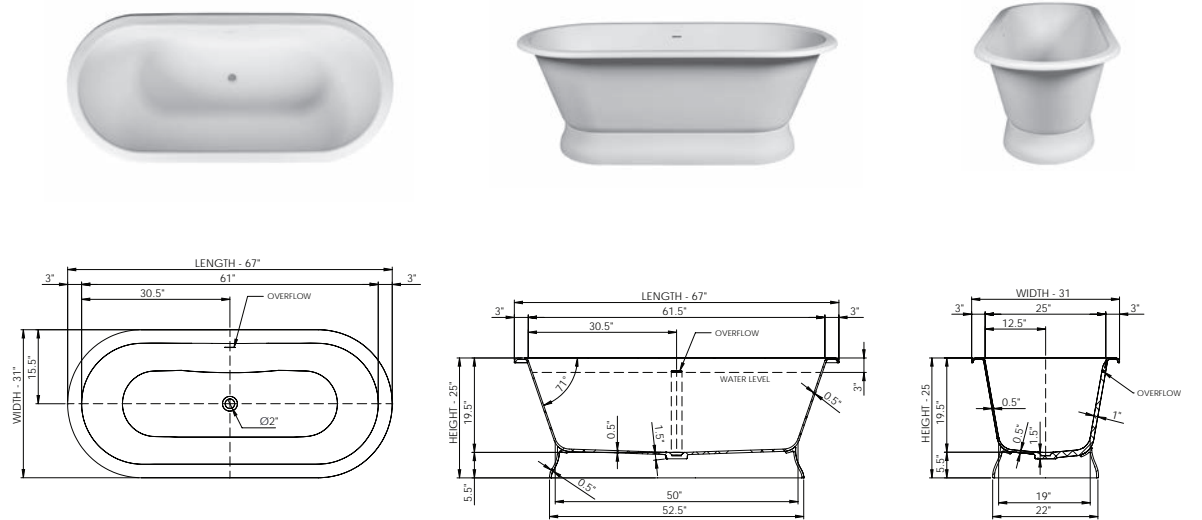

liberty

Liberty originates from the Latin language and means "free woman". From New York to Modern Farmhouse, this classic bathtub has a timeless bell shape. Perfect for your quiet moments of me-time.

Bathtub Detail:

Size (l) x (w) x (h):
Water capacity:
Overflow:
Maximum water level:
Inside floor area:
Waste diameter:
Weight:
Material:

Bathtub Specs:

67.0" x 31.0" x 25.0"
75.0 GAL
Internal overflow
16.5" - 19.5"
50.0" x 19.0"
2.0"
160.0 LBS
DADOquartz®

Color:

- Matte White
- Polished White
- Matte Black
- Matte Charcoal
- Matte Gray
- Matte Duck Egg
- Matte Navy
- Matte Champagne

SKU#

- 10SW108
- 10SG108
- 10SW208
- 10SW308
- 10SW408
- 10SW508
- 10SW608
- 10SW708

List Price

- $ 3,990.00
- $ 3,990.00
- $ 3,990.00
- $ 3,990.00
- $ 3,990.00
- $ 3,990.00
- $ 3,990.00
- $ 3,990.00