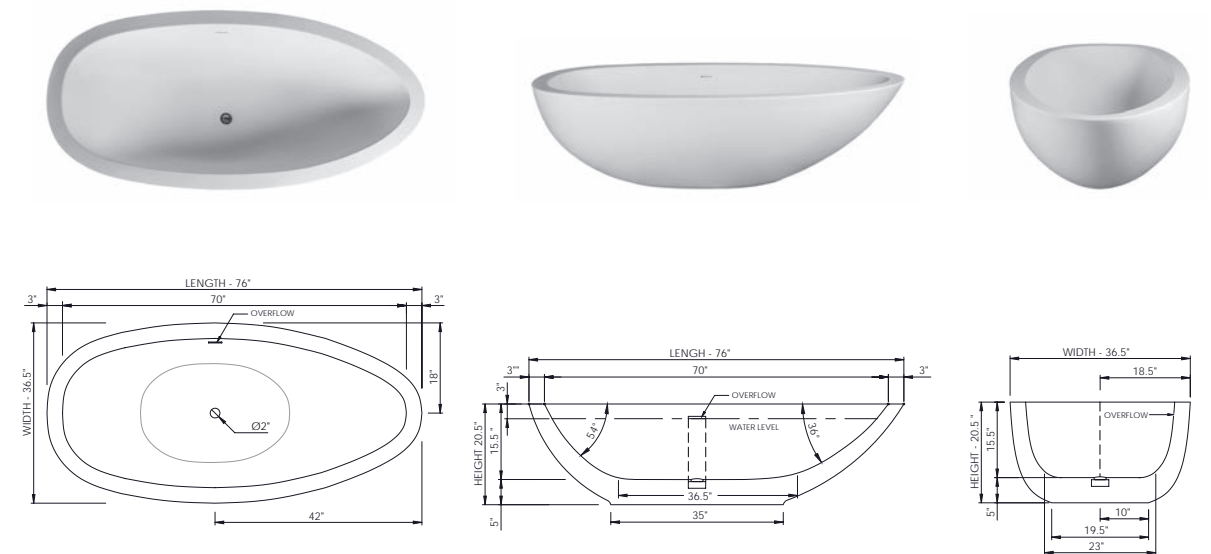

List Price

Lifetime Warranty
The world's most luxurious
bathtub material since 1998

genevieve

From Celtic origin meaning "white wave". The genevieve is an elegantly wide-edged bathtub that is spacious, with a unique and striking egg shape that brings distinctive character and luxury to your modern bathroom and home.