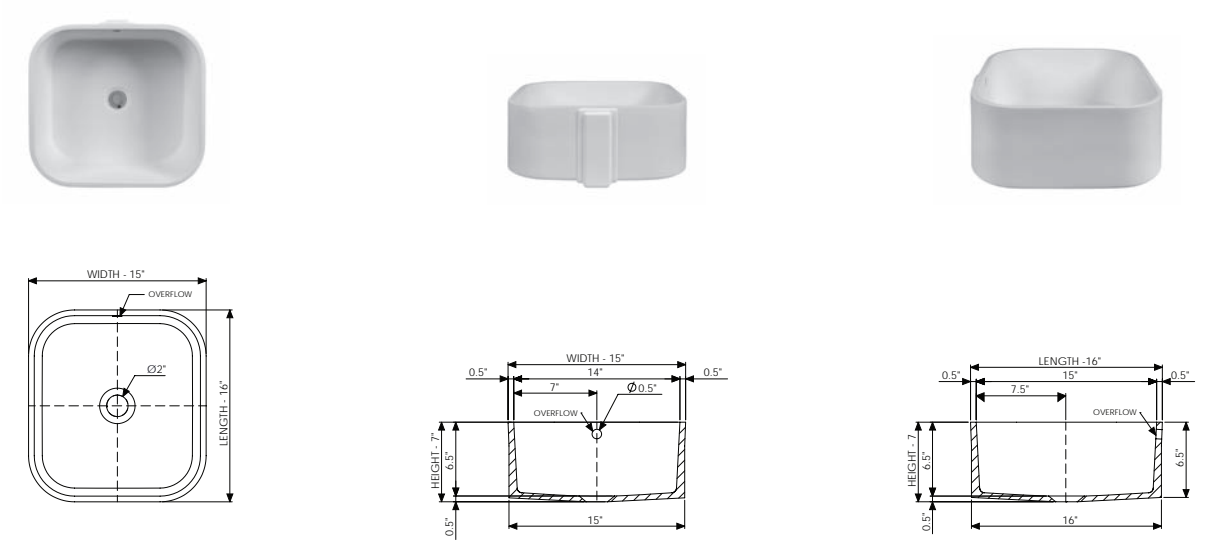

Basin Detail:	Basin Specs:	Color:	SKU# IOF	List Price
Size (l) x (w) x (h):	15.0" x 16.0" x 7.0"	○ Matte White	17UW100	$ 890.00
Top to waste:	6.5"	○ Polished White	17UG100	$ 890.00
Overflow:	Internal overflow			
Waste diameter:	2.0"			
Weight:	20.0 LBS			
Mounting:	Under-mount			
Material:	DADOquartz®