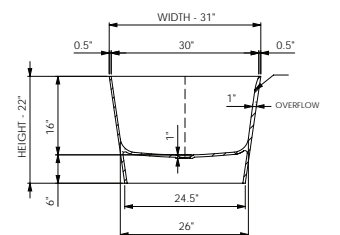

Bathtub Detail:

Size (l) x (w) x (h):
Water capacity:
Overflow:
Maximum water level:
Inside floor area:
Waste diameter:
Weight:
Material:

Bathtub Specs:

59.5" x 31.0" x 22.0"
75.0 GAL
Internal overflow
13.0" - 16.0"
55.0" x 26.0"
2.0"
180.0 LBS
DADOquartz®

Color:

- Matte White
- Polished White
- Matte Black
- Matte Charcoal
- Matte Gray
- Matte Duck Egg
- Matte Navy
- Matte Champagne

SKU#

10SW106
10SG106
10SW206
10SW306
10SW406
10SW506
10SW606
10SW706

List Price

$ 4,990.00
$ 4,990.00
$ 4,990.00
$ 4,990.00
$ 4,990.00
$ 4,990.00
$ 4,990.00
$ 4,990.00