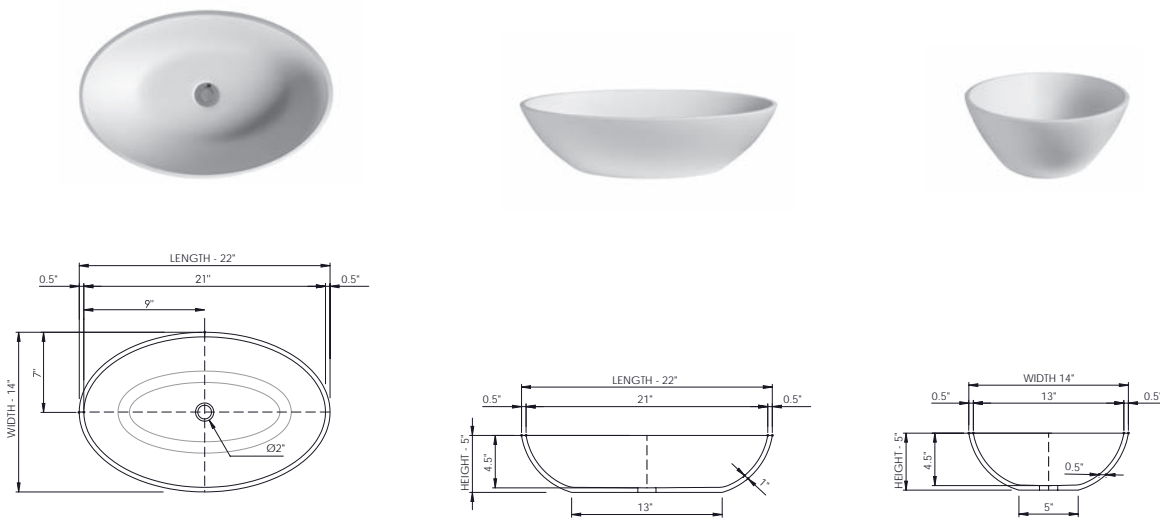

Basin Detail:	Basin Specs:	Color:	SKU# NOF	List Price
Size (l) x (w) x (h):	22.0" x 14.0" x 5.0"	○ Matte White	15TW101	$ 890.00
Top to waste:	4.5"	○ Polished White	15TG101	$ 890.00
Overflow:	No overflow	● Matte Black	15TW201	$ 890.00
Waste diameter:	2.0"	● Matte Charcoal	15TW301	$ 890.00
Weight:	25.0 LBS	● Matte Gray	15TW401	$ 890.00
Mounting:	Counter-top / Under-mount	● Matte Duck Egg	15TW501	$ 890.00
Material:	DADOquartz®	● Matte Navy	15TW601	$ 890.00
		● Matte Champagne	15TW701	$ 890.00