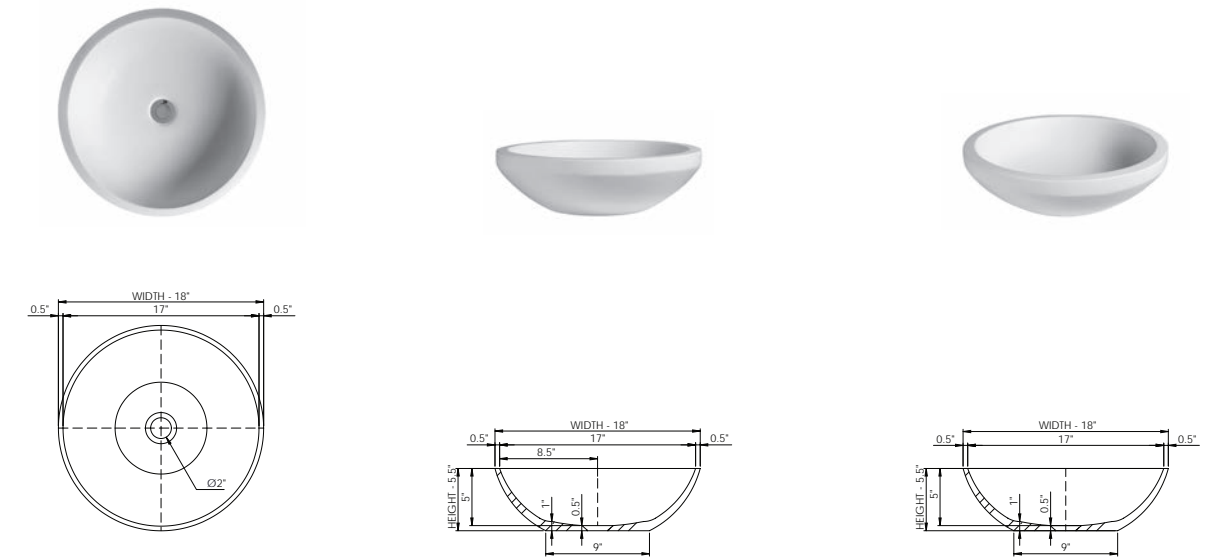

Basin Detail:	Basin Specs:	Color:	SKU#	NOF	List Price
Size (l) x (w) x (h):	18.0" x 18.0" x 5.5"	○ Matte White	15TW106		$ 990.00
Top to waste:	5.0"	○ Polished White	15TG106		$ 990.00
Overflow:	No overflow	● Matte Black	15TW206		$ 990.00
Waste diameter:	2.0"	● Matte Charcoal	15TW306		$ 990.00
Weight:	15.0 LBS	● Matte Gray	15TW406		$ 990.00
Mounting:	Counter-top / Under-mount	● Matte Duck Egg	15TW506		$ 990.00
		● Matte Navy	15TW606		$ 990.00
Material:	DADOquartz®	● Matte Champagne	15TW706		$ 990.00