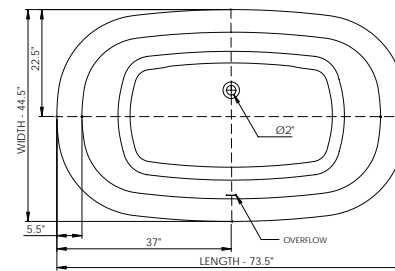

anahita

Transcendent grandeur. Meaning "goddess of water". The anahita bathtub is the perfect modern bathtub and the quintessential luxury bathing experience that your home deserves.

Bathtub Detail:

Size (l) x (w) x (h):
Water capacity:
Overflow:
Maximum water level:
Inside floor area:
Waste diameter:
Weight:
Material:

Bathtub Specs:

73.5" x 44.5" x 21.5"
80.0 GAL
Internal overflow
13.5" - 16.5"
48.0" x 27.5"
2.0"
280.0 LBS
DADOquartz®

Color:

- Matte White
- Polished White
- Matte Black
- Matte Charcoal
- Matte Gray
- Matte Duck Egg
- Matte Navy
- Matte Champagne

SKU#

10DW102	$ 8,990.00
10DG102	$ 8,990.00
10DW202	$ 8,990.00
10DW302	$ 8,990.00
10DW402	$ 8,990.00
10DW502	$ 8,990.00
10DW602	$ 8,990.00
10DW702	$ 8,990.00

List Price