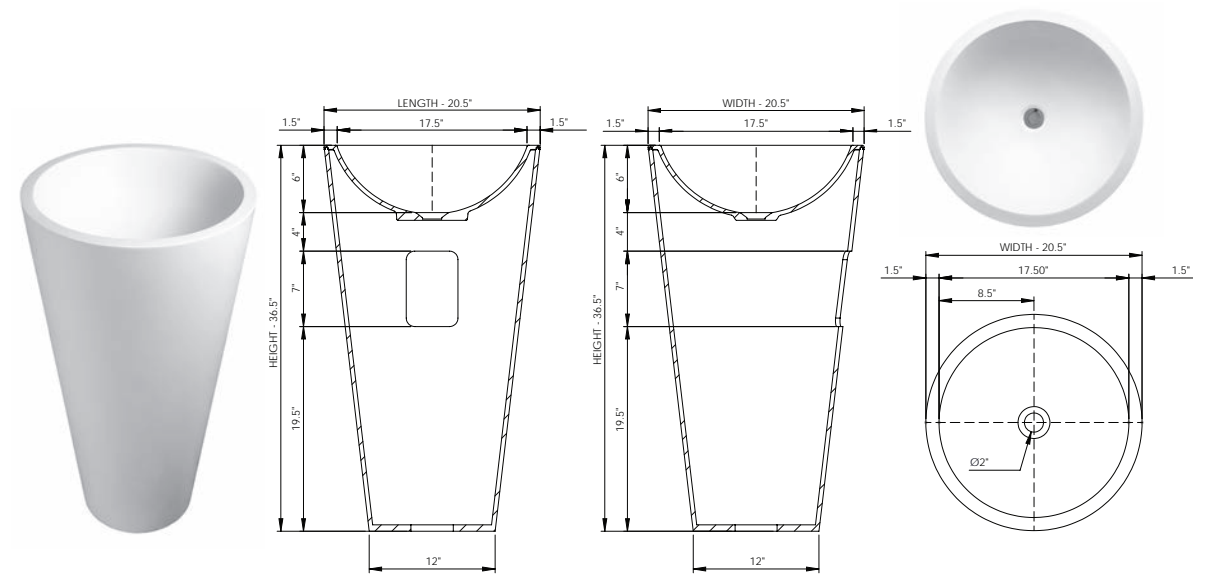

DADOquartz®

lana
pedestal basin

pedestal

Lifetime Warranty
The world's most luxurious
bathtub material since 1998

DADOquartz®

lana
pedestal basin

pedestal

Basin Detail:
Size (l) x (w) x (h):
Top to waste:
Overflow:
Waste diameter:
Weight:
Plumbing access: