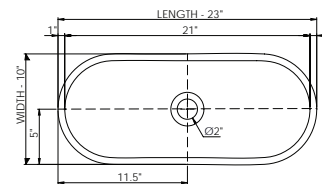

DADOquartz®

pacifica
small basin

wide-edge

DADOquartz®

pacifica
large basin

wide-edge

Basin Detail:

Size (l) x (w) x (h):
Top to waste:
Overflow:
Waste diameter:
Weight:
Mounting:
Material: