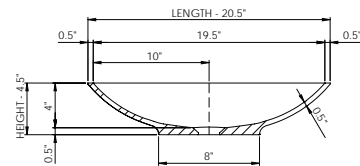

SKU# NOF

15TW111
15TG111
15TW211
15TW311
15TW411
15TW511
15TW611
15TW711

List Price

\$ 990.00
\$ 990.00
\$ 990.00
\$ 990.00
\$ 990.00
\$ 990.00
\$ 990.00
\$ 990.00

wide-edge

Basin Detail:	Basin Specs:	Color:	SKU# NOF	List Price
Size (l) x (w) x (h):	20.5" x 15.0" x 4.5"	○ Matte White	15TW105	\$ 990.00
Top to waste:	4.0"	○ Polished White	15TG105	\$ 990.00
Overflow:	No overflow	● Matte Black	15TW205	\$ 990.00
Waste diameter:	2.0"	● Matte Charcoal	15TW305	\$ 990.00
Weight:	10.0 LBS	● Matte Gray	15TW405	\$ 990.00
Mounting:	Counter-top / Under-mount	● Matte Duck Egg	15TW505	\$ 990.00
		● Matte Navy	15TW605	\$ 990.00
Material:	DADOquartz®	● Matte Champagne	15TW705	\$ 990.00