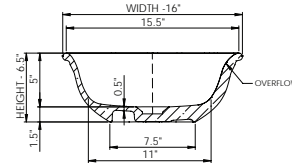

Basin Detail:

Size (l) x (w) x (h):
Top to waste:
Overflow:
Waste diameter:
Weight:
Mounting:
Material:

Basin Specs:

21.5" x 16.0" x 6.5"
5.0"
Internal overflow
2.0"
20.0 LBS
Counter-top
DADOquartz®

Color:

- Matte White
- Polished White
- Matte Black
- Matte Charcoal
- Matte Gray
- Matte Duck Egg
- Matte Navy
- Matte Champagne

SKU# IOF

15RW120 $ 890.00
15RG120 $ 890.00
15RW220 $ 890.00
15RW320 $ 890.00
15RW420 $ 890.00
15RW520 $ 890.00
15RW620 $ 890.00
15RW720 $ 890.00

List Price