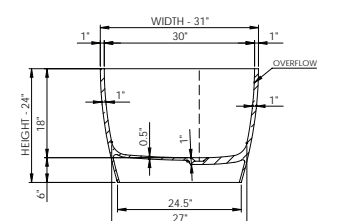

talula

Feminine name of Native American origin, meaning "leaping water". This bathtub is deep and spacious, yet modern and sleek. The compact size of the talula gives this bathtub absolute petite perfection.

Bathtub Detail:

Size (l) x (w) x (h):
Water capacity:
Overflow:
Maximum water level:
Inside floor area:
Waste diameter:
Weight:
Material:

Bathtub Specs:

61.0" x 31.0" x 24.0"
80.0 GAL
Internal overflow
15.0" - 18.0"
47.0" x 27.0"
2.0"
165.0 LBS
DADOquartz®

Color:

- Matte White
- Polished White
- Matte Black
- Matte Charcoal
- Matte Gray
- Matte Duck Egg
- Matte Navy
- Matte Champagne

SKU#

10SW104
10SG104
10SW204
10SW304
10SW404
10SW504
10SW604
10SW704

List Price

$5,750.00
$5,750.00
$5,750.00
$5,750.00
$5,750.00
$5,750.00
$5,750.00
$5,750.00

Promotion:

$4,590.00
$4,590.00