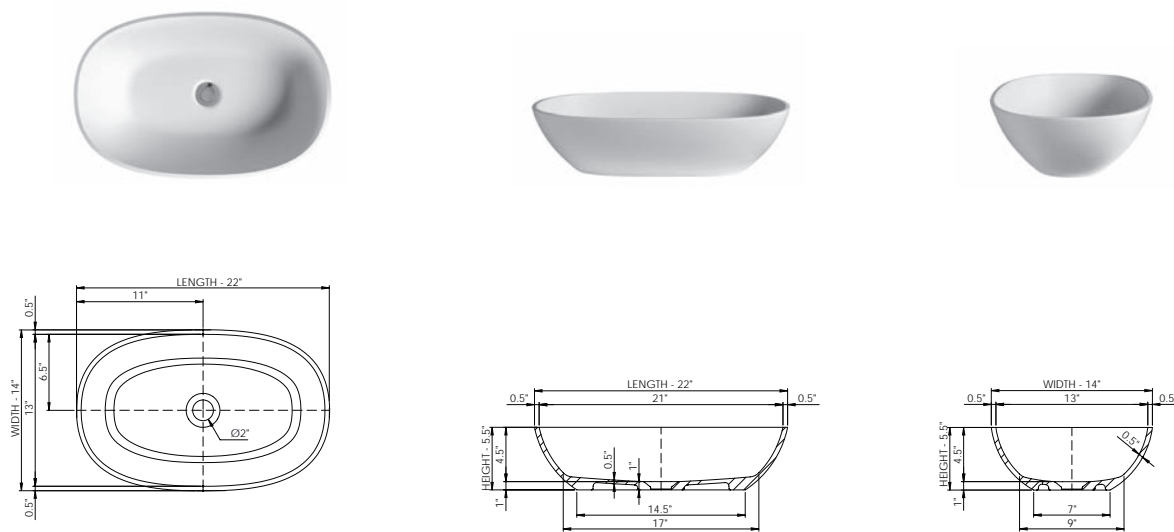

Basin Detail:	Basin Specs:	Color:	SKU#	NOF	List Price
Size (l) x (w) x (h):	22.0" x 14.0" x 5.5"	○ Matte White	15TW100		$ 890.00
Top to waste:	4.5"	○ Polished White	15TG100		$ 890.00
Overflow:	No overflow	● Matte Black	15TW200		$ 890.00
Waste diameter:	2.0"	● Matte Charcoal	15TW300		$ 890.00
Weight:	20.0 LBS	● Matte Gray	15TW400		$ 890.00
Mounting:	Counter-top / Under-mount	● Matte Duck Egg	15TW500		$ 890.00
		● Matte Navy	15TW600		$ 890.00
Material:	DADOquartz®	● Matte Champagne	15TW700		$ 890.00