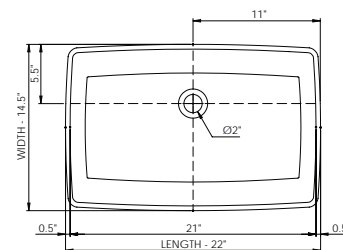

Basin Detail:

Size (l) x (w) x (h):
Top to waste:
Overflow:
Waste diameter:
Weight:
Mounting:
Material:

Basin Specs:

22.0" x 14.5" x 5.0"
4.0"
No overflow
2.0"
15.0 LBS
Counter-top /
Under-mount
DADOquartz®

Color:

- Matte White
- Polished White
- Matte Black
- Matte Charcoal
- Matte Gray
- Matte Duck Egg
- Matte Navy
- Matte Champagne

SKU# NOF

15TW114 $ 890.00
15TG114 $ 890.00
15TW214 $ 890.00
15TW314 $ 890.00
15TW414 $ 890.00
15TW514 $ 890.00
15TW614 $ 890.00
15TW714 $ 890.00

List Price