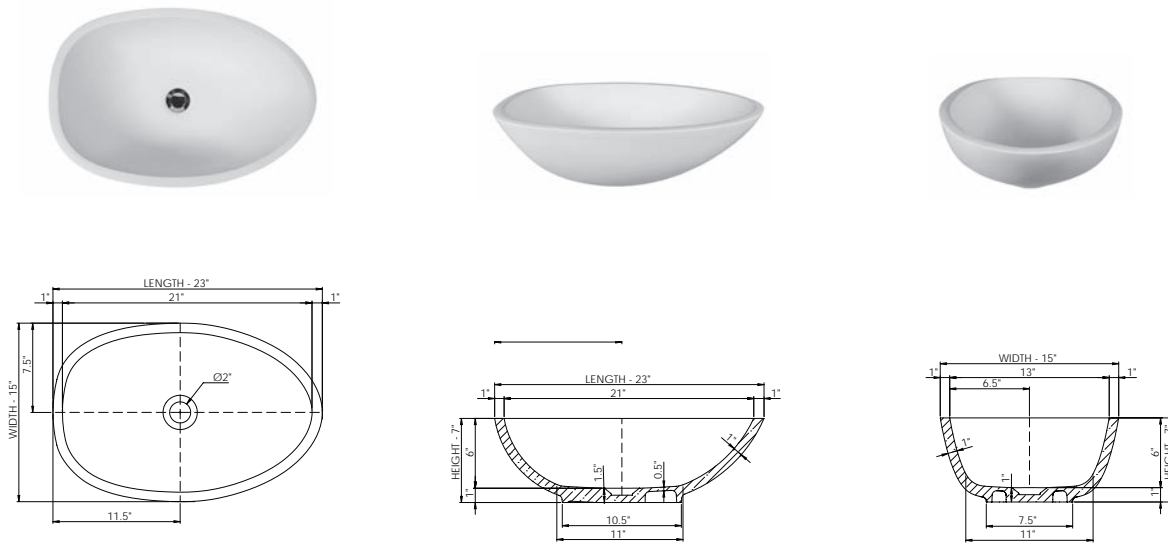

Basin Detail:	Basin Specs:	Color:	SKU# NOF	List Price
Size (l) x (w) x (h):	23.0" x 15.0" x 7.0"	○ Matte White	15TW118	$ 990.00
Top to waste:	6.0"	○ Polished White	15TG118	$ 990.00
Overflow:	No overflow	● Matte Black	15TW218	$ 990.00
Waste diameter:	2.0"	● Matte Charcoal	15TW318	$ 990.00
Weight:	25.0 LBS	● Matte Gray	15TW418	$ 990.00
Mounting:	Counter-top	● Matte Duck Egg	15TW518	$ 990.00
		● Matte Navy	15TW618	$ 990.00
Material:	DADOquartz®	● Matte Champagne	15TW718	$ 990.00