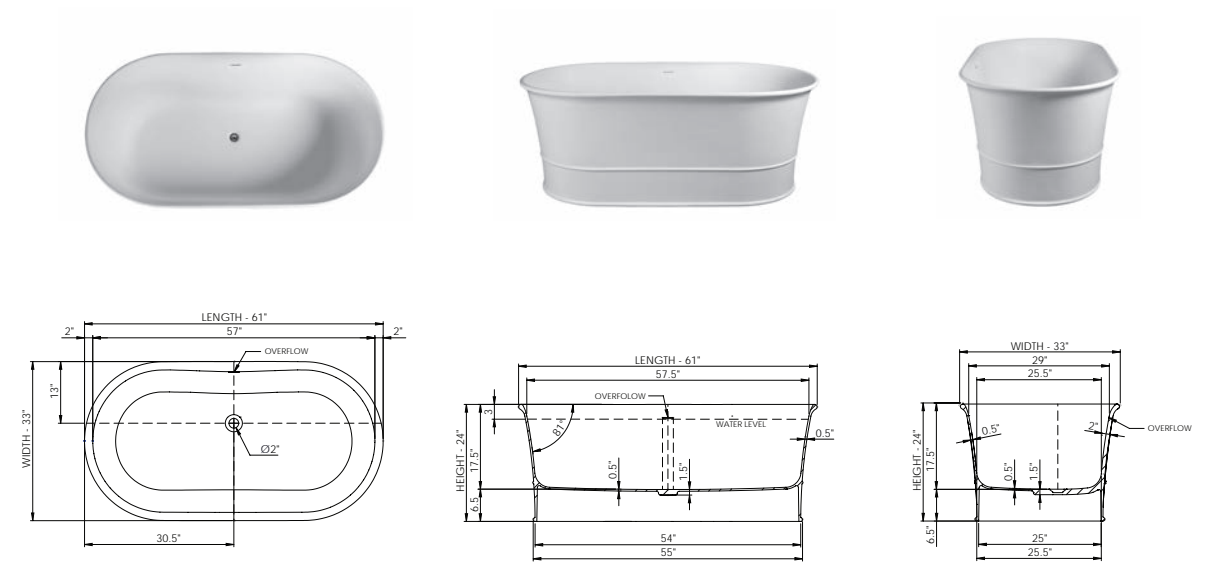

nerina

This name derives from Ancient Greek, meaning "sea nymph". Like its name, this bathtub is an ode to the classic era. With a size and elegance that brings a modern vintage grace, it is a perfect medley of the old in the new for your bathroom.

Bathtub Detail:

Size (l) x (w) x (h):
Water capacity:
Overflow:
Maximum water level:
Inside floor area:
Waste diameter:
Weight:
Material:

Bathtub Specs:

61.0" x 33.0" x 24.0"
85.0 GAL
Internal overflow
14.5" - 17.5"
55.0" x 25.5"
2.0"
165.0 LBS
DADOquartz®

Color:

- Matte White
- Polished White
- Matte Black
- Matte Charcoal
- Matte Gray
- Matte Duck Egg
- Matte Navy
- Matte Champagne

SKU#

10SW105
10SG105
10SW205
10SW305
10SW405
10SW505
10SW605
10SW705

List Price

$ 5,750.00
$ 5,750.00
$ 5,750.00
$ 5,750.00
$ 5,750.00
$ 5,750.00
$ 5,750.00
$ 5,750.00