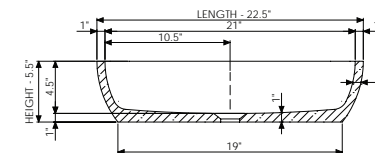

Basin Detail:	Basin Specs:	Color:	SKU# NOF	List Price
Size (l) x (w) x (h):	22.5" x 13.5" x 4.5"	○ Matte White	15TW117	$ 890.00
Top to waste:	4.5"	○ Polished White	15TG117	$ 890.00
Overflow:	No overflow	● Matte Black	15TW217	$ 890.00
Waste diameter:	2.0"	● Matte Charcoal	15TW317	$ 890.00
Weight:	25.0 LBS	● Matte Gray	15TW417	$ 890.00
Mounting:	Counter-top / Under-mount	● Matte Duck Egg	15TW517	$ 890.00
		● Matte Navy	15TW617	$ 890.00
Material:	DADOquartz®	● Matte Champagne	15TW717	$ 890.00