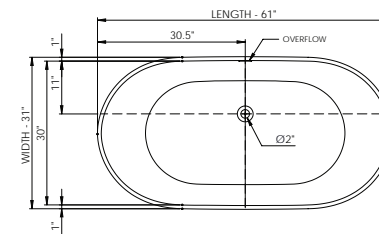

talula

Feminine name of Native American origin, meaning "leaping water". This bathtub is deep and spacious, yet modern and sleek. The compact size of the talula gives this bathtub absolute petite perfection.

Bathtub Detail:

Size (l) x (w) x (h):
Water capacity:
Overflow:
Maximum water level:
Inside floor area:
Waste diameter:
Weight:
Material:

Bathtub Specs:

61.0" x 31.0" x 24.0"
80.0 GAL
Internal overflow
15.0" - 18.0"
47.0" x 27.0"
2.0"
165.0 LBS
DADOquartz®

Color:

- Matte White
- Polished White
- Matte Black
- Matte Charcoal
- Matte Gray
- Matte Duck Egg
- Matte Navy
- Matte Champagne

SKU#

10SW104
10SG104
10SW204
10SW304
10SW404
10SW504
10SW604
10SW704

List Price

$5,750.00
$5,750.00
$5,750.00
$5,750.00
$5,750.00
$5,750.00
$5,750.00
$5,750.00

Promotion:

$4,590.00
$4,590.00