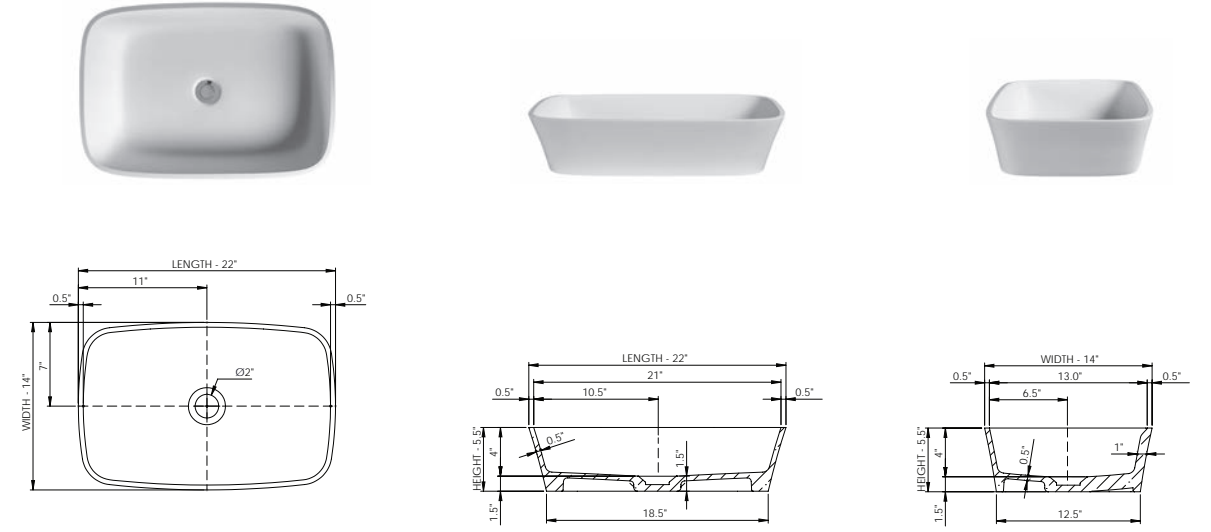

List Price

thin-edge

thin-edge

Basin Detail:	Basin Specs:	Color:	SKU#	NOF	List Price
Size (l) x (w) x (h):	22.0" x 14.0" x 5.5"	○ Matte White	15TW100		\$ 890.00
Top to waste:	4.5"	○ Polished White	15TG100		\$ 890.00
Overflow:	No overflow	● Matte Black	15TW200		\$ 890.00
Waste diameter:	2.0"	● Matte Charcoal	15TW300		\$ 890.00
Weight:	20.0 LBS	● Matte Gray	15TW400		\$ 890.00
Mounting:	Counter-top / Under-mount	● Matte Duck Egg	15TW500		\$ 890.00
		● Matte Navy	15TW600		\$ 890.00
Material:	DADOquartz®	● Matte Champagne	15TW700		\$ 890.00