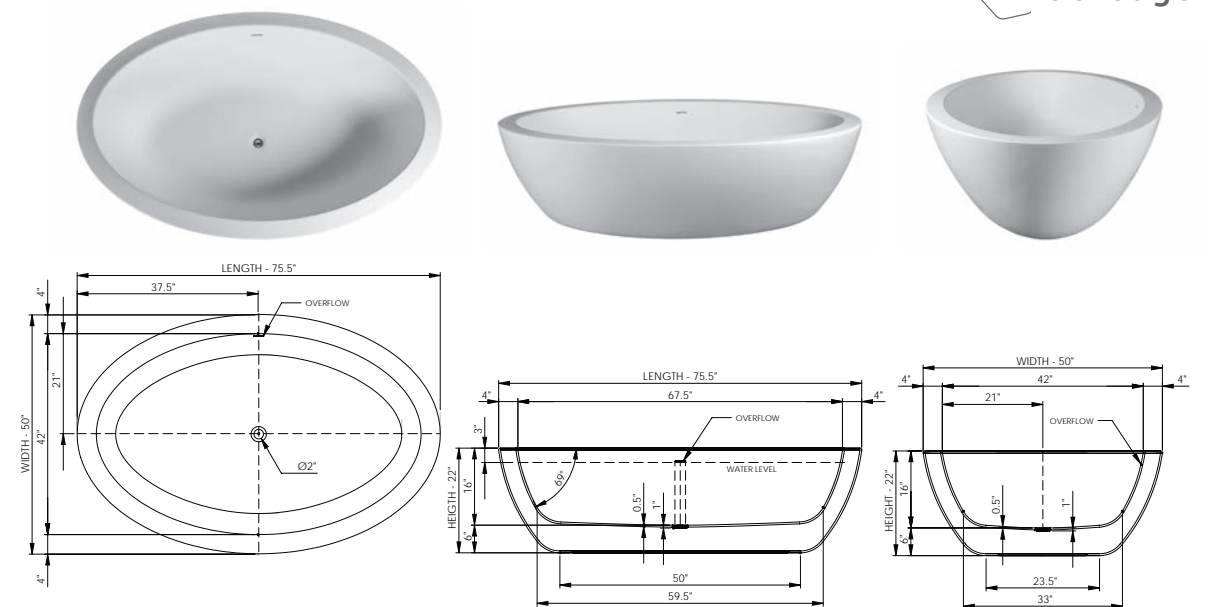

cordelia

An ancient Welsh name meaning "jewel of the sea". The culmination of luxury and opulence. The cordelia bathtub is lavish, grand, and the pinnacle of luxury bathing for your home.

Bathtub Detail:

Size (l) x (w) x (h):
Water capacity:
Overflow:
Maximum water level:
Inside floor area:
Waste diameter:
Weight:
Material:

Bathtub Specs:

75.5" x 50.0" x 22.0"
95.0 GAL
Internal overflow
13.0" - 16.0"
59.5" x 33.0"
2.0"
250.0 LBS
DADOquartz®

Color:

- Matte White
- Polished White
- Matte Black
- Matte Charcoal
- Matte Gray
- Matte Duck Egg
- Matte Navy
- Matte Champagne

SKU#

10DW106	$ 8,990.00
10DG106	$ 8,990.00
10DW206	$ 8,990.00
10DW306	$ 8,990.00
10DW406	$ 8,990.00
10DW506	$ 8,990.00
10DW606	$ 8,990.00
10DW706	$ 8,990.00

List Price