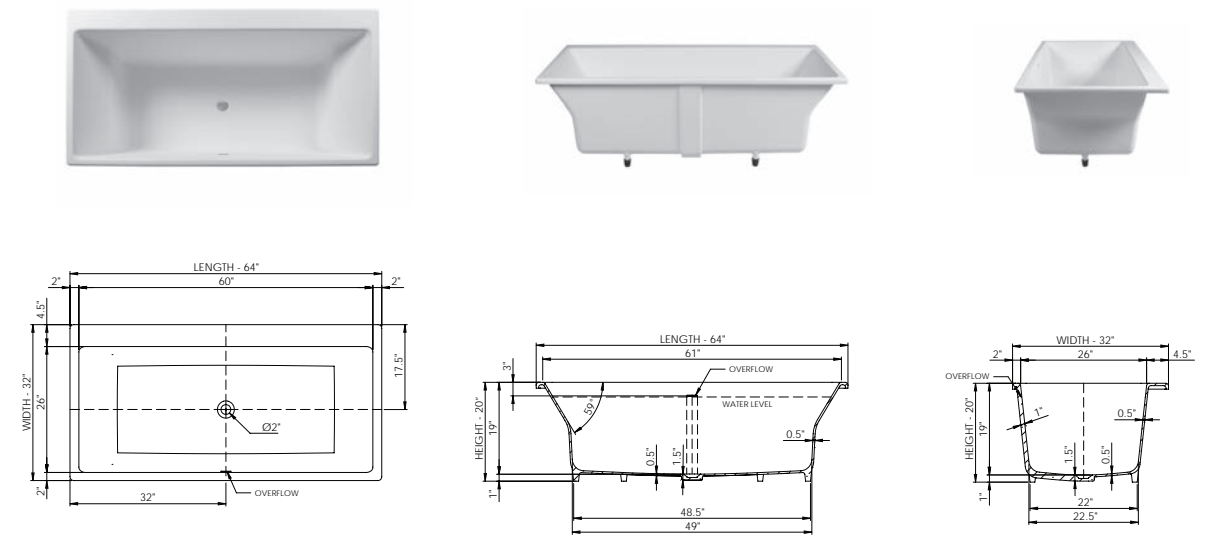

DADOquartz®

charlize 64
bathtub

drop-in

charlize

A strong feminine name meaning "free woman". The charlize is a rectangular-shaped bathtub, versatile in size and easy to install as drop-in, alcove, under-mount or freestanding, giving you the luxury of choice.