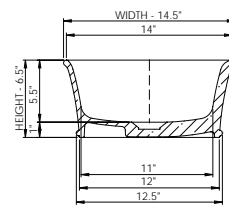

DADOquartz®

nerina / viviane
basin

wide-edge

Basin Detail:

Size (l) x (w) x (h):
Top to waste:
Overflow:
Waste diameter:
Weight:
Mounting:
Material:

Basin Specs:

22.5" x 14.5" x 6.5"
5.5"
No overflow
2.0"
20.0 LBS
Counter-top
DADOquartz®