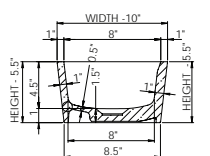

DADOquartz®

pacifica
small basin

wide-edge

DADOquartz®

pacifica
large basin

wide-edge

Basin Detail:

Size (l) x (w) x (h):
Top to waste:
Overflow:
Waste diameter:
Weight:
Mounting:
Material: