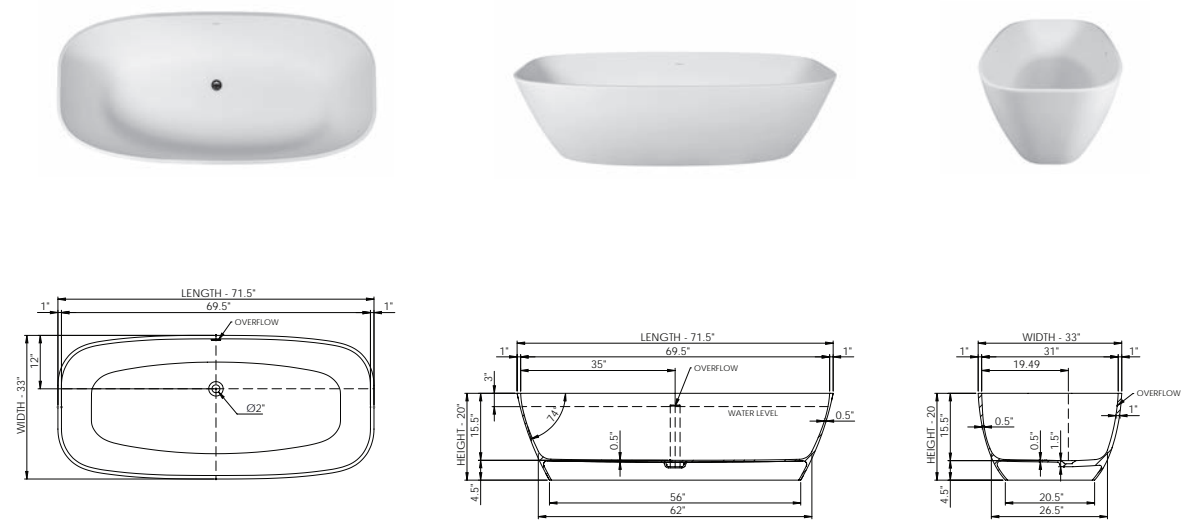

jenna

Of Celtic origin, meaning "white wave". The jenna bathtub is comfort epitomized. The contemporary design and delicate curves of this bathtub bring an elegance and grace to your bathroom, while giving you a complete bathing experience.

Bathtub Detail:

Size (l) x (w) x (h):
Water capacity:
Overflow:
Maximum water level:
Inside floor area:
Waste diameter:
Weight:
Material:

Bathtub Specs:

71.5" x 33.0" x 20.0"
85.0 GAL
Internal overflow
12.5" - 15.5"
62.0" x 26.5"
2.0"
190.0 LBS
DADOquartz®

Color:

- Matte White
- Polished White
- Matte Black
- Matte Charcoal
- Matte Gray
- Matte Duck Egg
- Matte Navy
- Matte Champagne

SKU#

10SW107
10SG107
10SW207
10SW307
10SW407
10SW507
10SW607
10SW707

List Price

$ 5,750.00
$ 5,750.00
$ 5,750.00
$ 5,750.00
$ 5,750.00
$ 5,750.00
$ 5,750.00
$ 5,750.00