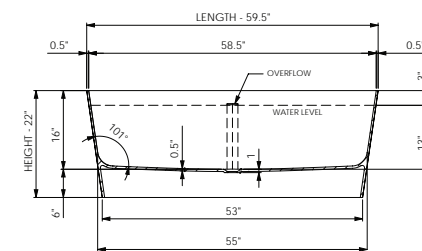

Bathtub Detail:

Size (l) x (w) x (h):
Water capacity:
Overflow:
Maximum water level:
Inside floor area:
Waste diameter:
Weight:
Material:

Bathtub Specs:

59.5" x 31.0" x 22.0"
75.0 GAL
Internal overflow
13.0" - 16.0"
55.0" x 26.0"
2.0"
180.0 LBS
DADOquartz®

Color:

- Matte White
- Polished White
- Matte Black
- Matte Charcoal
- Matte Gray
- Matte Duck Egg
- Matte Navy
- Matte Champagne

SKU#

10SW106
10SG106
10SW206
10SW306
10SW406
10SW506
10SW606
10SW706

List Price

$ 4,990.00
$ 4,990.00
$ 4,990.00
$ 4,990.00
$ 4,990.00
$ 4,990.00
$ 4,990.00
$ 4,990.00