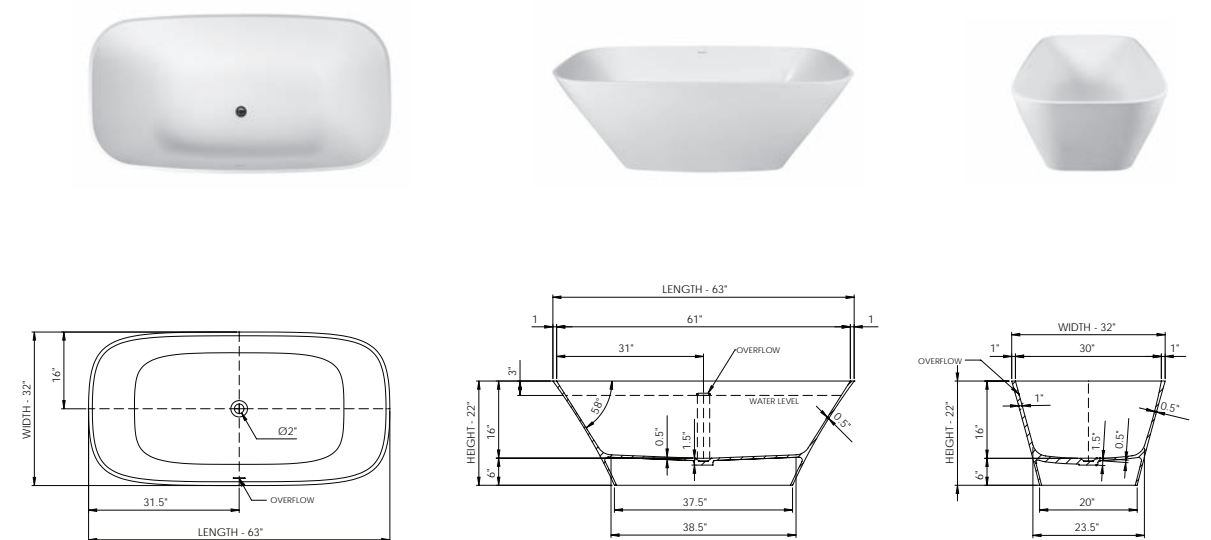

laguna

Feminine name meaning "pond or lake" in Italian. This bathtub's unique design is compact enough for small spaces yet offers enough depth for a luxurious lounging bath experience.

Bathtub Detail:	Bathtub Specs:	Color:	SKU#	List Price	Promotion:
Size (l) x (w) x (h):	63.0" x 32.0" x 22.0"	○ Matte White	10SW111	$ 4,990.00	$ 3,990.00
Water capacity:	65.0 GAL	○ Polished White	10SG111	$ 4,990.00	$ 3,990.00
Overflow:	Internal overflow	● Matte Black	10SW211	$ 4,990.00	
Maximum water level:	13.0" - 16.0"	● Matte Charcoal	10SW311	$ 4,990.00	
Inside floor area:	38.5" x 23.5"	● Matte Gray	10SW411	$ 4,990.00	
Waste diameter:	2.0"	● Matte Duck Egg	10SW511	$ 4,990.00	
Weight:	155.0 LBS	● Matte Navy	10SW611	$ 4,990.00	
Material:	DADOquartz®	● Matte Champagne	10SW711	$ 4,990.00