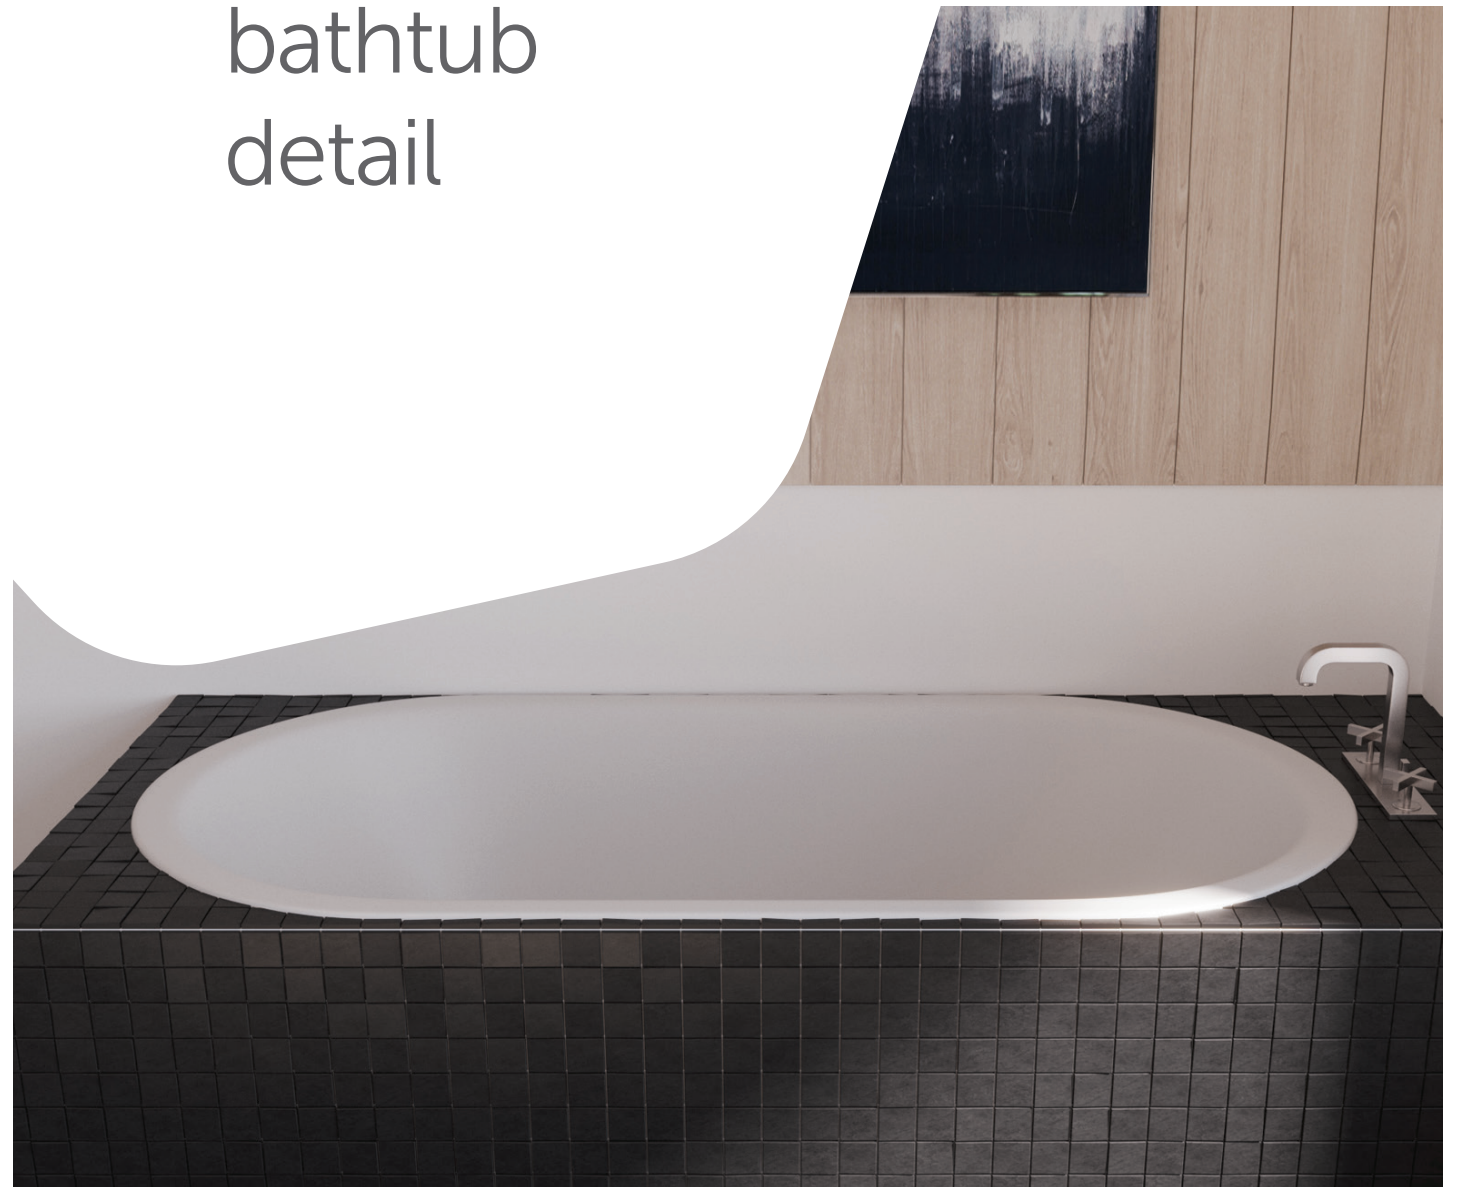

drop-in
bathtub
detail