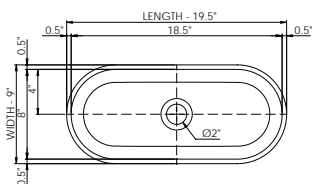

DADOquartz®

pacifica
small basin

wide-edge

DADOquartz®

pacifica
large basin

wide-edge

Basin Detail:

Size (l) x (w) x (h):
Top to waste:
Overflow:
Waste diameter:
Weight:
Mounting:
Material: