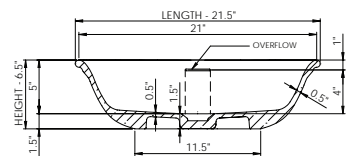

Basin Detail:

Size (l) x (w) x (h):
Top to waste:
Overflow:
Waste diameter:
Weight:
Mounting:
Material:

Basin Specs:

21.5" x 16.0" x 6.5"
5.0"
Internal overflow
2.0"
20.0 LBS
Counter-top
DADOquartz®

Color:

- Matte White
- Polished White
- Matte Black
- Matte Charcoal
- Matte Gray
- Matte Duck Egg
- Matte Navy
- Matte Champagne

SKU# IOF

15RW120 $ 890.00
15RG120 $ 890.00
15RW220 $ 890.00
15RW320 $ 890.00
15RW420 $ 890.00
15RW520 $ 890.00
15RW620 $ 890.00
15RW720 $ 890.00

List Price