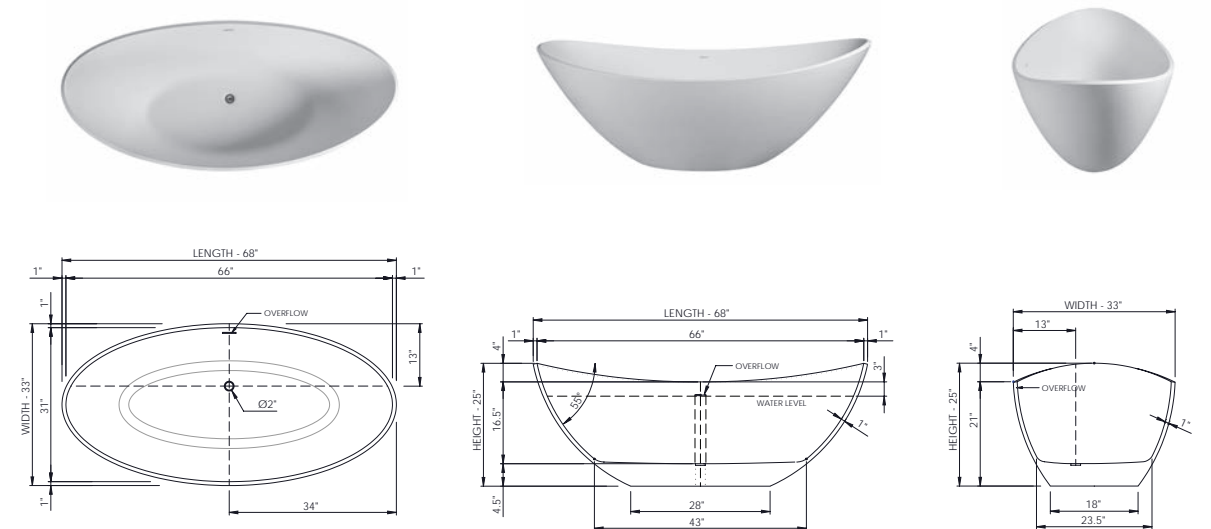

riva

Female name of French origin, meaning "riverbank". Reminiscent of the slopes of a riverbank, its striking design and outward angles allow you to lie back and enjoy a bathing experience like no other, without the compromise of comfort.

Bathtub Detail:	Bathtub Specs:	Color:	SKU#	List Price
Size (l) x (w) x (h):	68.0" x 33.0" x 25.0"	○ Matte White	10SW102	$ 4,990.00
Water capacity:	80.0 GAL	○ Polished White	10SG102	$ 4,990.00
Overflow:	Internal overflow	● Matte Black	10SW202	$ 4,990.00
Maximum water level:	13.5" - 16.5"	● Matte Charcoal	10SW302	$ 4,990.00
Inside floor area:	43.0" x 23.5"	● Matte Gray	10SW402	$ 4,990.00
Waste diameter:	2.0"	● Matte Duck Egg	10SW502	$ 4,990.00
Weight:	200.0 LBS	● Matte Navy	10SW602	$ 4,990.00
Material:	DADOquartz®	● Matte Champagne	10SW702	$ 4,990.00