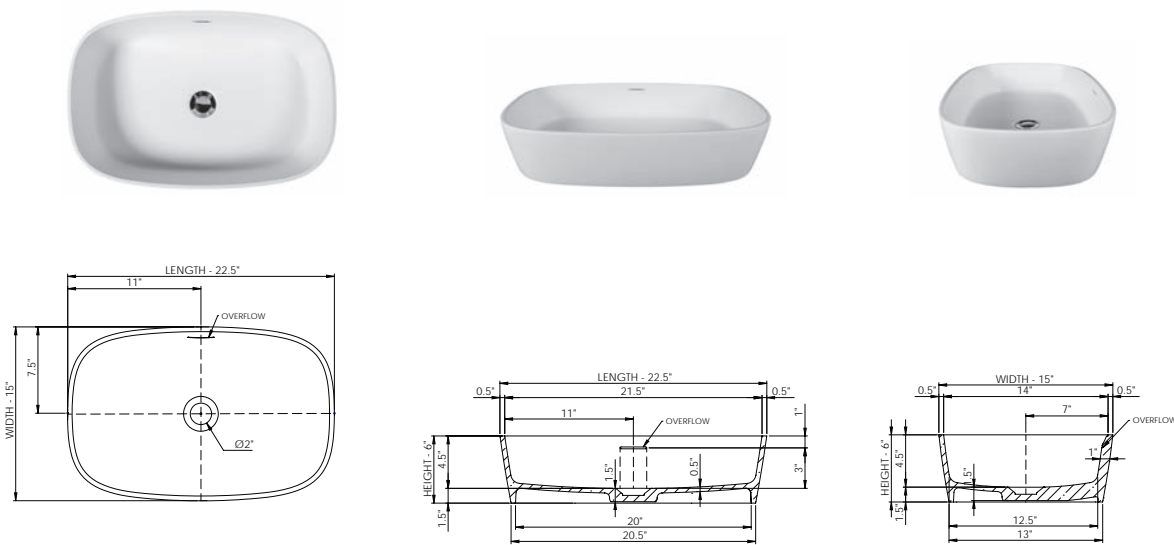

Basin Detail:	Basin Specs:	Color:	SKU# NOF	SKU# IOF	List Price
Size (l) x (w) x (h):	22.5" x 15.0" x 6.0"	○ Matte White	15TW110	15RW110	$ 890.00
Top to waste:	4.5"	○ Polished White	15TG110	15RG110	$ 890.00
Overflow:	No / Internal overflow	● Matte Black	15TW210	15RW210	$ 890.00
Waste diameter:	2.0"	● Matte Charcoal	15TW310	15RW310	$ 890.00
Weight:	20.0 LBS	● Matte Gray	15TW410	15RW410	$ 890.00
Mounting:	Counter-top / Under-mount	● Matte Duck Egg	15TW510	15RW510	$ 890.00
		● Matte Navy	15TW610	15RW610	$ 890.00
Material:	DADOquartz®	● Matte Champagne	15TW710	15RW710	$ 890.00