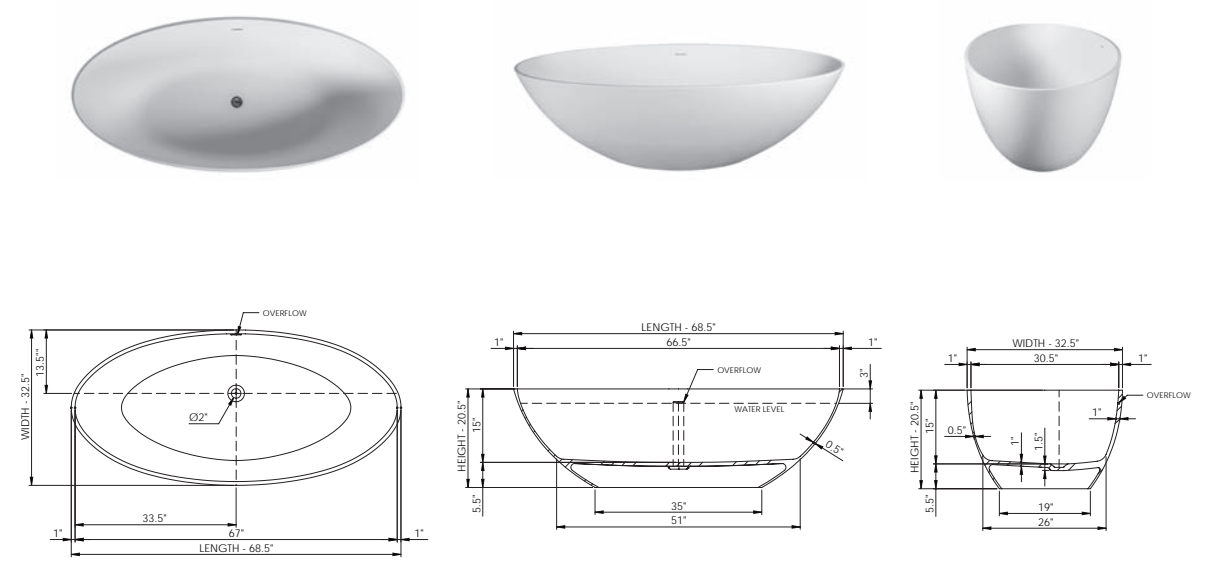

kendra

Derived from the Old English, this female name means "magical water". This perfect oval-shaped bathtub will give a refined sophistication with a unique touch of style to your bathroom. Chic and modern.

Bathtub Detail:

Size (l) x (w) x (h):
Water capacity:
Overflow:
Maximum water level:
Inside floor area:
Waste diameter:
Weight:
Material:

Bathtub Specs:

68.5" x 32.5" x 20.5"
70.0 GAL
Internal overflow
12.0" - 15.0"
51.0" x 26.0"
2.0"
175.0 LBS
DADOquartz®

Color:

- Matte White
- Polished White
- Matte Black
- Matte Charcoal
- Matte Gray
- Matte Duck Egg
- Matte Navy
- Matte Champagne

SKU#

10SW101	$ 4,990.00
10SG101	$ 4,990.00
10SW201	$ 4,990.00
10SW301	$ 4,990.00
10SW401	$ 4,990.00
10SW501	$ 4,990.00
10SW601	$ 4,990.00
10SW701	$ 4,990.00

List Price