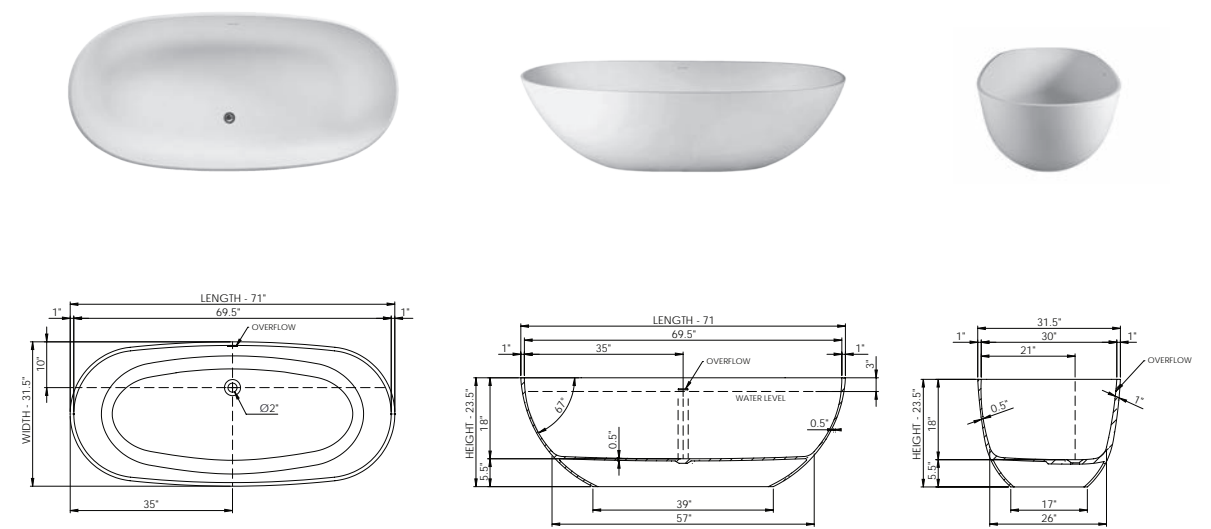

marina

Female name of Latin origin, meaning "from the sea". The marina is striking with its simple and elegant shape and is well-suited for any type of bathroom design. A most comfortable bathtub, made for long soaks.

Bathtub Detail:

Size (l) x (w) x (h):
Water capacity:
Overflow:
Maximum water level:
Inside floor area:
Waste diameter:
Weight:
Material:

Bathtub Specs:

71.0" x 31.5" x 23.5"
95.0 GAL
Internal overflow
15.0" - 18.0"
57.0" x 26.0"
2.0"
210.0 LBS
DADOquartz®

Color:

- Matte White
- Polished White
- Matte Black
- Matte Charcoal
- Matte Gray
- Matte Duck Egg
- Matte Navy
- Matte Champagne

SKU#

10SW109	$ 4,990.00
10SG109	$ 4,990.00
10SW209	$ 4,990.00
10SW309	$ 4,990.00
10SW409	$ 4,990.00
10SW509	$ 4,990.00
10SW609	$ 4,990.00
10SW709	$ 4,990.00

List Price