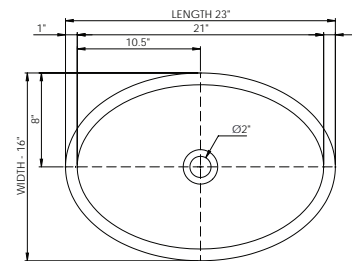

Basin Detail:

Size (l) x (w) x (h):
Top to waste:
Overflow:
Waste diameter:
Weight:
Mounting:
Material:

Basin Specs:

23.0" x 16.0" x 7.5"
6.0"
No overflow
2.0"
35.0 LBS
Counter-top /
Under-mount
DADOquartz®

Color:

- Matte White
- Polished White
- Matte Black
- Matte Charcoal
- Matte Gray
- Matte Duck Egg
- Matte Navy
- Matte Champagne

SKU# NOF

15TW104 $ 990.00
15TG104 $ 990.00
15TW204 $ 990.00
15TW304 $ 990.00
15TW404 $ 990.00
15TW504 $ 990.00
15TW604 $ 990.00
15TW704 $ 990.00

List Price