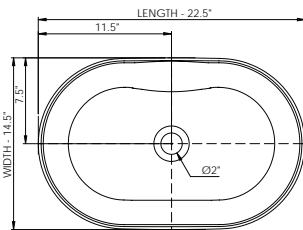

DADOquartz®

nerina / viviane
basin

wide-edge

Basin Detail:

Size (l) x (w) x (h):
Top to waste:
Overflow:
Waste diameter:
Weight:
Mounting:
Material:

Basin Specs:

22.5" x 14.5" x 6.5"
5.5"
No overflow
2.0"
20.0 LBS
Counter-top
DADOquartz®