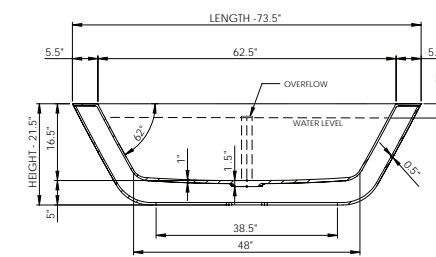

anahita

Transcendent grandeur. Meaning "goddess of water". The anahita bathtub is the perfect modern bathtub and the quintessential luxury bathing experience that your home deserves.

Bathtub Detail:

Size (l) x (w) x (h):
Water capacity:
Overflow:
Maximum water level:
Inside floor area:
Waste diameter:
Weight:
Material:

Bathtub Specs:

73.5" x 44.5" x 21.5"
80.0 GAL
Internal overflow
13.5" - 16.5"
48.0" x 27.5"
2.0"
280.0 LBS
DADOquartz®

Color:

- Matte White
- Polished White
- Matte Black
- Matte Charcoal
- Matte Gray
- Matte Duck Egg
- Matte Navy
- Matte Champagne

SKU#

10DW102	$ 8,990.00
10DG102	$ 8,990.00
10DW202	$ 8,990.00
10DW302	$ 8,990.00
10DW402	$ 8,990.00
10DW502	$ 8,990.00
10DW602	$ 8,990.00
10DW702	$ 8,990.00

List Price