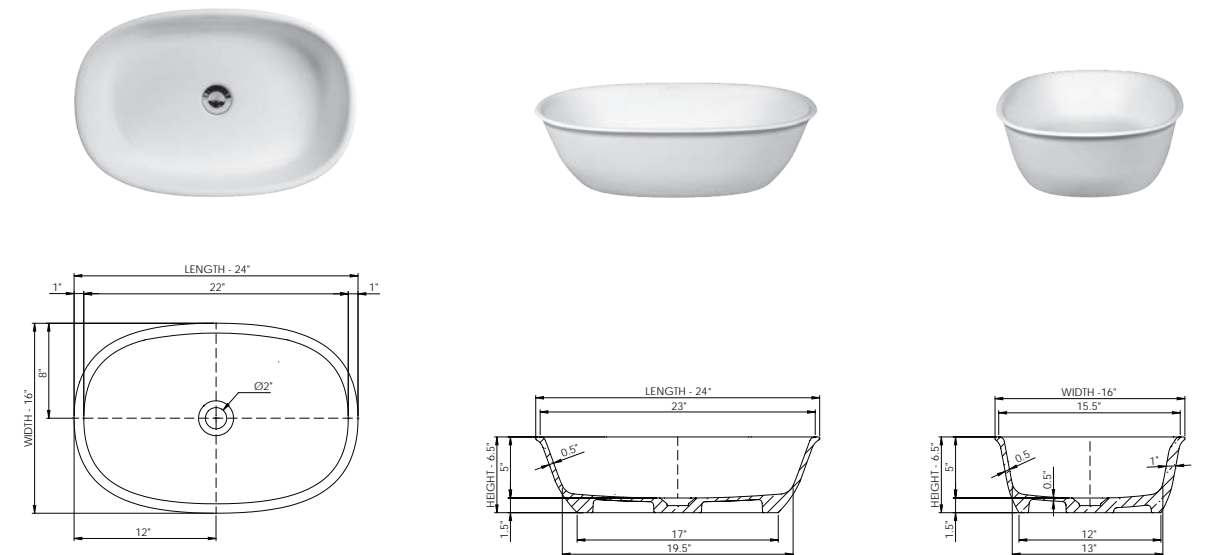

Basin Detail:	Basin Specs:	Color:	SKU# NOF	List Price
Size (l) x (w) x (h):	24.0" x 16.0" x 6.5"	○ Matte White	15TW115	$ 890.00
Top to waste:	5.0"	○ Polished White	15TG115	$ 890.00
Overflow:	No overflow	● Matte Black	15TW215	$ 890.00
Waste diameter:	2.0"	● Matte Charcoal	15TW315	$ 890.00
Weight:	20.0 LBS	● Matte Gray	15TW415	$ 890.00
Mounting:	Counter-top	● Matte Duck Egg	15TW515	$ 890.00
		● Matte Navy	15TW615	$ 890.00
Material:	DADOquartz®	● Matte Champagne	15TW715	$ 890.00