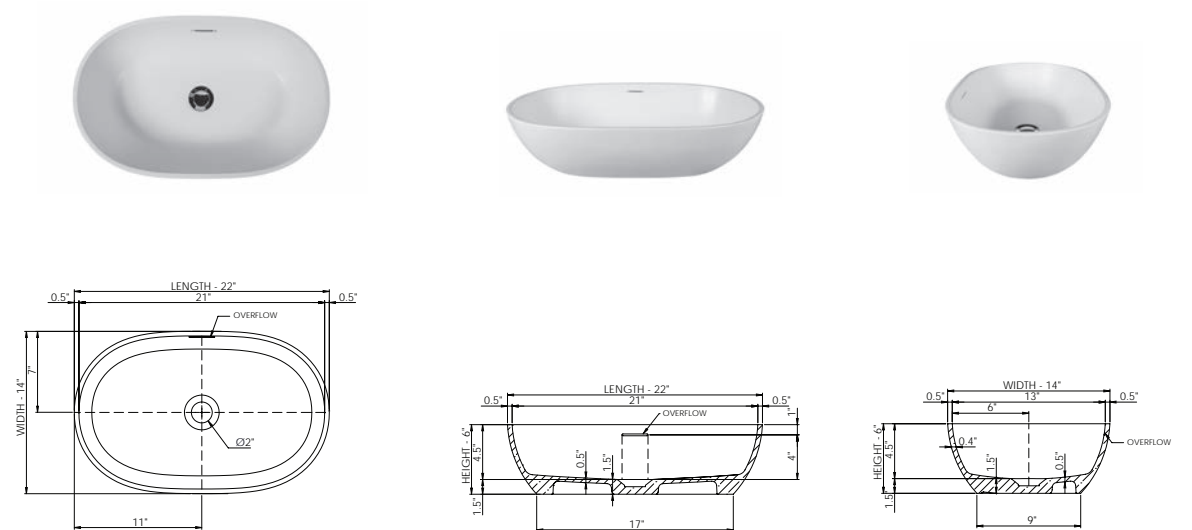

Basin Detail:	Basin Specs:	Color:	SKU# IOF	List Price
Size (l) x (w) x (h):	22.0" x 14.0" x 6.0"	○ Matte White	15RW119	$ 890.00
Top to waste:	4.5"	○ Polished White	15RG119	$ 890.00
Overflow:	Internal overflow	● Matte Black	15RW219	$ 890.00
Waste diameter:	2.0"	● Matte Charcoal	15RW319	$ 890.00
Weight:	25.0 LBS	● Matte Gray	15RW419	$ 890.00
Mounting:	Counter-top / Under-mount	● Matte Duck Egg	15RW519	$ 890.00
Material:	DADOquartz®	● Matte Navy	15RW619	$ 890.00
		● Matte Champagne	15RW719	$ 890.00