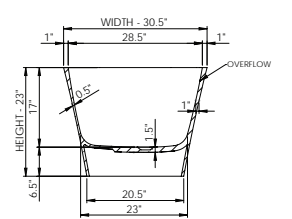

cascata

Meaning "waterfall" in Italian. The cascata flowers out on both ends, allowing you to gently rest your body while enjoying a luxurious bathing experience. A fresh inspiration for your contemporary home.

Bathtub Detail:

Size (l) x (w) x (h):
Water capacity:
Overflow:
Maximum water level:
Inside floor area:
Waste diameter:
Weight:
Material:

Bathtub Specs:

67.0" x 30.5" x 23.0"
90.0 GAL
Internal overflow
14.0" - 17.0"
55.5" x 23.0"
2.0"
190.0 LBS
DADOquartz®

Color:

- Matte White
- Polished White
- Matte Black
- Matte Charcoal
- Matte Gray
- Matte Duck Egg
- Matte Navy
- Matte Champagne

SKU#

- 10SW103
- 10SG103
- 10SW203
- 10SW303
- 10SW403
- 10SW503
- 10SW603
- 10SW703

List Price

- $ 5,750.00
- $ 5,750.00
- $ 5,750.00
- $ 5,750.00
- $ 5,750.00
- $ 5,750.00
- $ 5,750.00
- $ 5,750.00