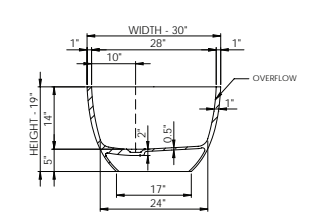

assana

Female name of Welsh origin, meaning "waterfall". With soft curves and a racetrack shape, this bathtub is the perfect addition to your modern bathroom, allowing for an organic flow and an elegant complement to your home.

Bathtub Detail:

Size (l) x (w) x (h):
Water capacity:
Overflow:
Maximum water level:
Inside floor area:
Waste diameter:
Weight:
Material:

Bathtub Specs:

66.0" x 30.0" x 19.0"
65.0 GAL
Internal overflow
11.0" - 14.0"
49.5" x 24.0"
2.0"
190.0 LBS
DADOquartz®

Color:

- Matte White
- Polished White
- Matte Black
- Matte Charcoal
- Matte Gray
- Matte Duck Egg
- Matte Navy
- Matte Champagne

SKU#

10SW100
10SG100
10SW200
10SW300
10SW400
10SW500
10SW600
10SW700

List Price

$ 4,990.00
$ 4,990.00
$ 4,990.00
$ 4,990.00
$ 4,990.00
$ 4,990.00
$ 4,990.00
$ 4,990.00