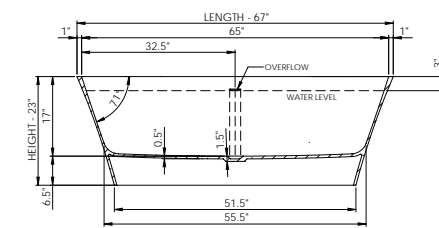

cascata

Meaning "waterfall" in Italian. The cascata flowers out on both ends, allowing you to gently rest your body while enjoying a luxurious bathing experience. A fresh inspiration for your contemporary home.

Bathtub Detail:

Size (l) x (w) x (h):
Water capacity:
Overflow:
Maximum water level:
Inside floor area:
Waste diameter:
Weight:
Material:

Bathtub Specs:

67.0" x 30.5" x 23.0"
90.0 GAL
Internal overflow
14.0" - 17.0"
55.5" x 23.0"
2.0"
190.0 LBS
DADOquartz®

Color:

- Matte White
- Polished White
- Matte Black
- Matte Charcoal
- Matte Gray
- Matte Duck Egg
- Matte Navy
- Matte Champagne

SKU#

- 10SW103
- 10SG103
- 10SW203
- 10SW303
- 10SW403
- 10SW503
- 10SW603
- 10SW703

List Price

- $ 5,750.00
- $ 5,750.00
- $ 5,750.00
- $ 5,750.00
- $ 5,750.00
- $ 5,750.00
- $ 5,750.00
- $ 5,750.00