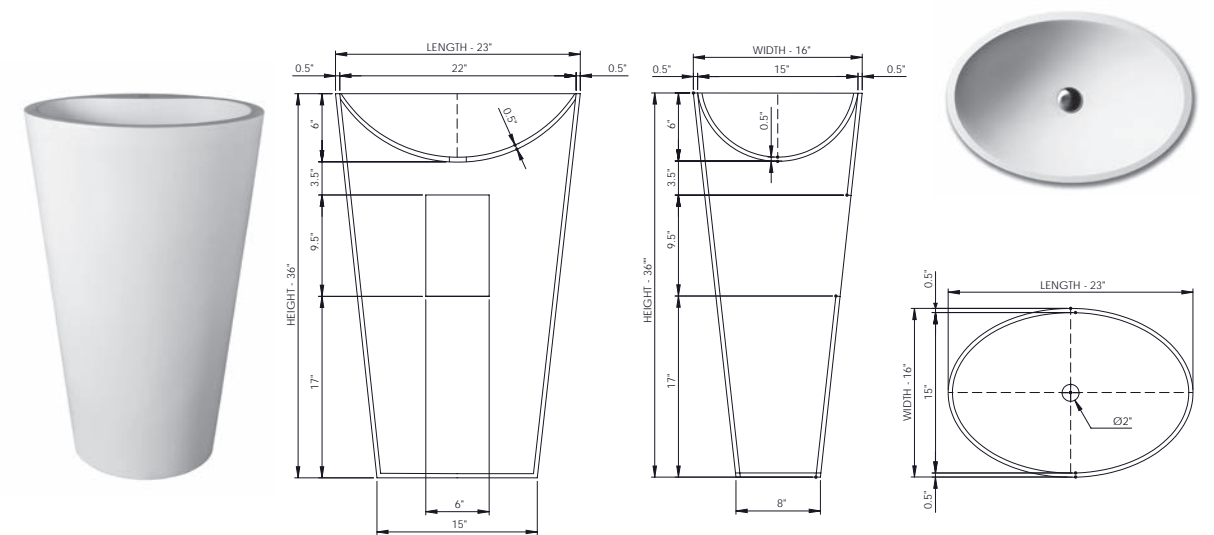

pedestal

Lifetime Warranty
The world's most luxurious
bathtub material since 1998

DADOquartz®

morgane
pedestal basin

pedestal

Basin Detail:

Size (l) x (w) x (h):
Top to waste:
Overflow:
Waste diameter:
Weight:
Plumbing access: