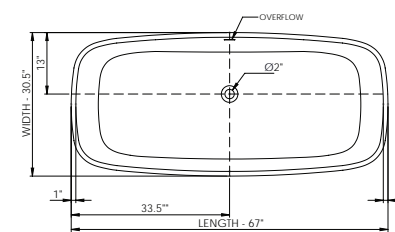

cascata

Meaning "waterfall" in Italian. The cascata flowers out on both ends, allowing you to gently rest your body while enjoying a luxurious bathing experience. A fresh inspiration for your contemporary home.

Bathtub Detail:

Size (l) x (w) x (h):
Water capacity:
Overflow:
Maximum water level:
Inside floor area:
Waste diameter:
Weight:
Material:

Bathtub Specs:

67.0" x 30.5" x 23.0"
90.0 GAL
Internal overflow
14.0" - 17.0"
55.5" x 23.0"
2.0"
190.0 LBS
DADOquartz®

Color:

- Matte White
- Polished White
- Matte Black
- Matte Charcoal
- Matte Gray
- Matte Duck Egg
- Matte Navy
- Matte Champagne

SKU#

- 10SW103
- 10SG103
- 10SW203
- 10SW303
- 10SW403
- 10SW503
- 10SW603
- 10SW703

List Price

- $ 5,750.00
- $ 5,750.00
- $ 5,750.00
- $ 5,750.00
- $ 5,750.00
- $ 5,750.00
- $ 5,750.00
- $ 5,750.00