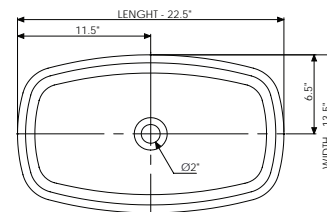

Basin Detail:	Basin Specs:	Color:	SKU# NOF	List Price
Size (l) x (w) x (h):	22.5" x 13.5" x 4.5"	○ Matte White	15TW117	$ 890.00
Top to waste:	4.5"	○ Polished White	15TG117	$ 890.00
Overflow:	No overflow	● Matte Black	15TW217	$ 890.00
Waste diameter:	2.0"	● Matte Charcoal	15TW317	$ 890.00
Weight:	25.0 LBS	● Matte Gray	15TW417	$ 890.00
Mounting:	Counter-top / Under-mount	● Matte Duck Egg	15TW517	$ 890.00
		● Matte Navy	15TW617	$ 890.00
Material:	DADOquartz®	● Matte Champagne	15TW717	$ 890.00