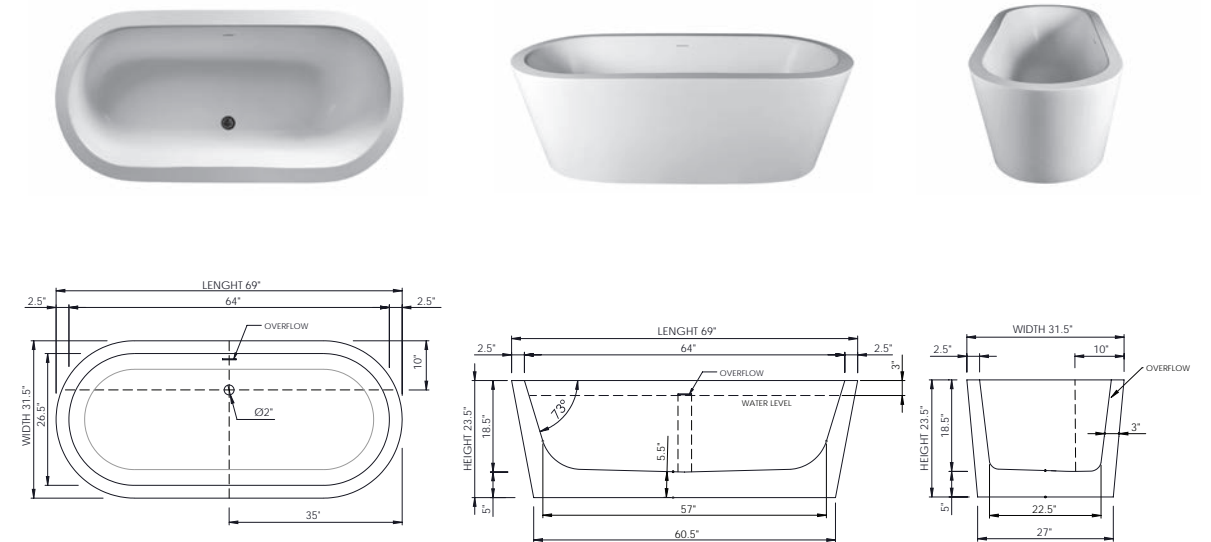

pacifica

From Latin origin, meaning "peaceful ocean". Showing the luxury of perfect symmetry, this wide-edge bathtub is an indulgence with a modern design and spacious interior.

Bathtub Detail:

Size (l) x (w) x (h):
Water capacity:
Overflow:
Maximum water level:
Inside floor area:
Waste diameter:
Weight:
Material:

Bathtub Specs:

69.0" x 31.5" x 23.5"
70.0 GAL
Internal overflow
15.5" - 18.5"
57.0" x 22.5"
2.0"
300.0 LBS
DADOquartz®

Color:

- Matte White
- Polished White
- Matte Black
- Matte Charcoal
- Matte Gray
- Matte Duck Egg
- Matte Navy
- Matte Champagne

SKU#

- 10DW107
- 10DG107
- 10DW207
- 10DW307
- 10DW407
- 10DW507
- 10DW607
- 10DW707

List Price

- $ 7,990.00
- $ 7,990.00
- $ 7,990.00
- $ 7,990.00
- $ 7,990.00
- $ 7,990.00
- $ 7,990.00
- $ 7,990.00