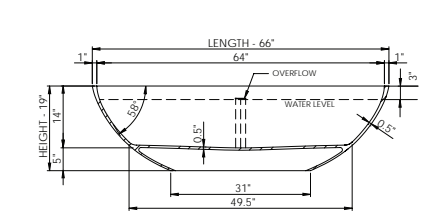

assana

Female name of Welsh origin, meaning "waterfall". With soft curves and a racetrack shape, this bathtub is the perfect addition to your modern bathroom, allowing for an organic flow and an elegant complement to your home.

Bathtub Detail:

Size (l) x (w) x (h):
Water capacity:
Overflow:
Maximum water level:
Inside floor area:
Waste diameter:
Weight:
Material:

Bathtub Specs:

66.0" x 30.0" x 19.0"
65.0 GAL
Internal overflow
11.0" - 14.0"
49.5" x 24.0"
2.0"
190.0 LBS
DADOquartz®

Color:

- Matte White
- Polished White
- Matte Black
- Matte Charcoal
- Matte Gray
- Matte Duck Egg
- Matte Navy
- Matte Champagne

SKU#

10SW100
10SG100
10SW200
10SW300
10SW400
10SW500
10SW600
10SW700

List Price

$ 4,990.00
$ 4,990.00
$ 4,990.00
$ 4,990.00
$ 4,990.00
$ 4,990.00
$ 4,990.00
$ 4,990.00