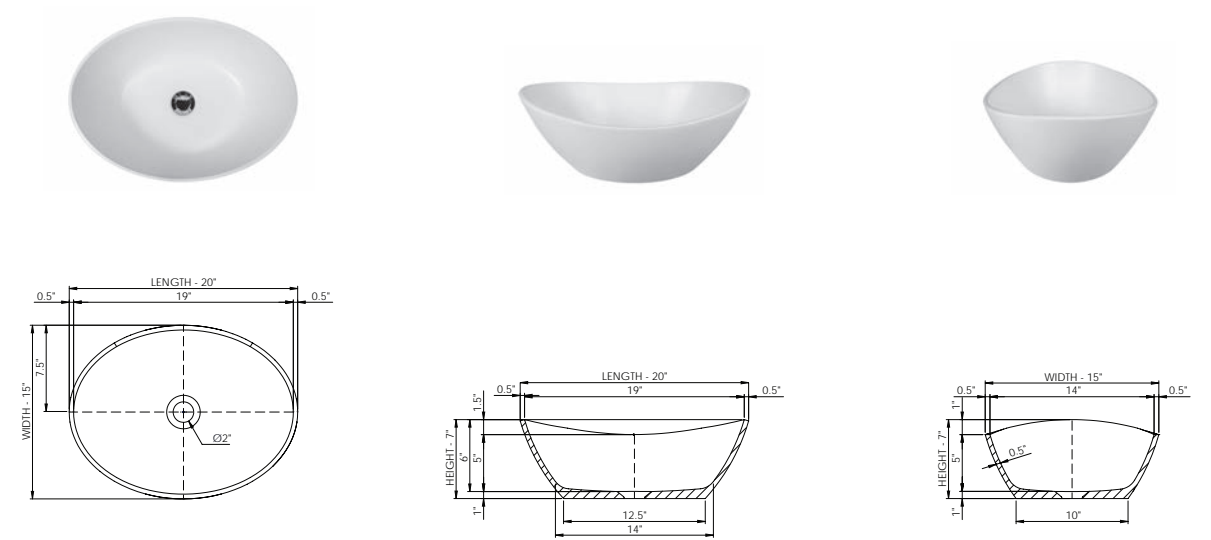

basin detail

thin-edge

thin-edge

Basin Detail:	Basin Specs:	Color:	SKU# NOF	List Price
Size (l) x (w) x (h):	19.5" x 11.0" x 6.5"	○ Matte White	15TW102	\$ 890.00
Top to waste:	5.5"	○ Polished White	15TG102	\$ 890.00
Overflow:	No overflow	● Matte Black	15TW202	\$ 890.00
Waste diameter:	2.0"	● Matte Charcoal	15TW302	\$ 890.00
Weight:	10.0 LBS	● Matte Gray	15TW402	\$ 890.00
Mounting:	Counter-top	● Matte Duck Egg	15TW502	\$ 890.00
		● Matte Navy	15TW602	\$ 890.00
Material:	DADOquartz®	● Matte Champagne	15TW702	\$ 890.00