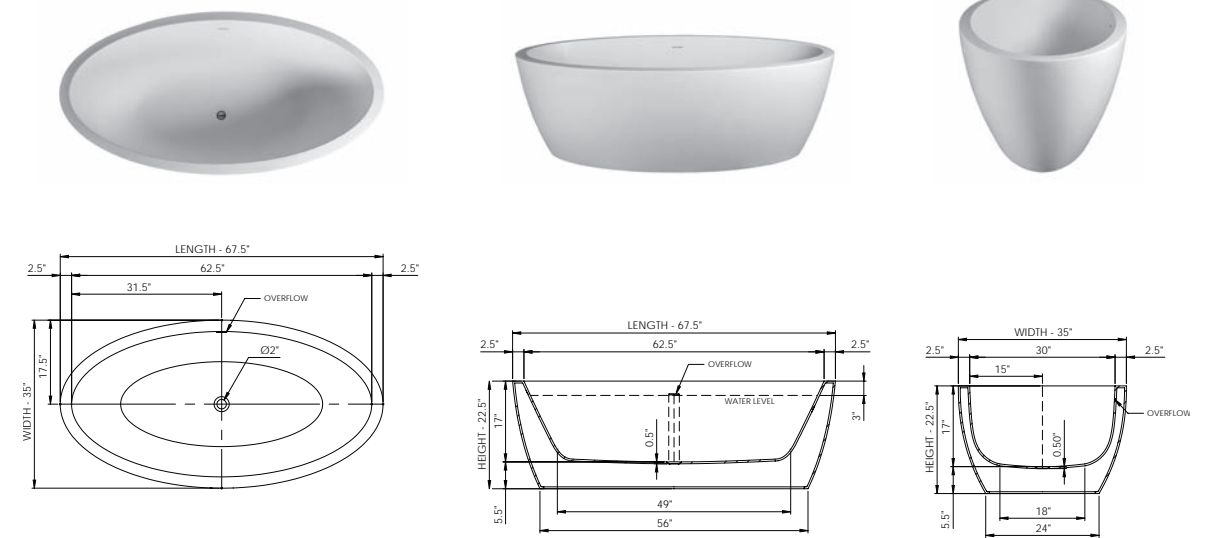

maylin

An American name meaning "great waterfall". The maylin is a bathtub that offers luxury and beauty that elevates the opulence of your modern bathroom to new standards with its wide-edge, and perfectly oval shape.