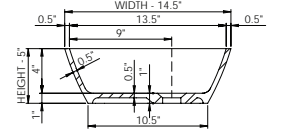

List Price

thin-edge

Basin Detail:

Size (l) x (w) x (h):
Top to waste:
Overflow:
Waste diameter:
Weight:
Mounting:
Material:

Basin Specs:

22.0" x 14.5" x 5.0"
4.0"
No overflow
2.0"
15.0 LBS
Counter-top /
Under-mount
DADOquartz®