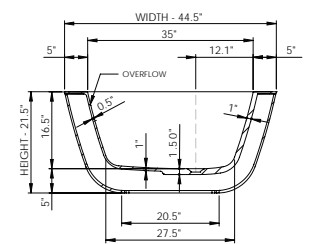

anahita

Transcendent grandeur. Meaning "goddess of water". The anahita bathtub is the perfect modern bathtub and the quintessential luxury bathing experience that your home deserves.

Bathtub Detail:

Size (l) x (w) x (h):
Water capacity:
Overflow:
Maximum water level:
Inside floor area:
Waste diameter:
Weight:
Material:

Bathtub Specs:

73.5" x 44.5" x 21.5"
80.0 GAL
Internal overflow
13.5" - 16.5"
48.0" x 27.5"
2.0"
280.0 LBS
DADOquartz®

Color:

- Matte White
- Polished White
- Matte Black
- Matte Charcoal
- Matte Gray
- Matte Duck Egg
- Matte Navy
- Matte Champagne

SKU#

10DW102	$ 8,990.00
10DG102	$ 8,990.00
10DW202	$ 8,990.00
10DW302	$ 8,990.00
10DW402	$ 8,990.00
10DW502	$ 8,990.00
10DW602	$ 8,990.00
10DW702	$ 8,990.00

List Price