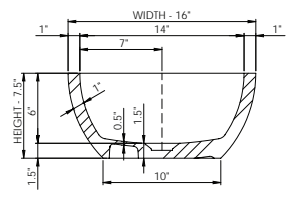

Basin Detail:

Size (l) x (w) x (h):
Top to waste:
Overflow:
Waste diameter:
Weight:
Mounting:
Material:

Basin Specs:

23.0" x 16.0" x 7.5"
6.0"
No overflow
2.0"
35.0 LBS
Counter-top /
Under-mount
DADOquartz®

Color:

- Matte White
- Polished White
- Matte Black
- Matte Charcoal
- Matte Gray
- Matte Duck Egg
- Matte Navy
- Matte Champagne

SKU# NOF

15TW104 $ 990.00
15TG104 $ 990.00
15TW204 $ 990.00
15TW304 $ 990.00
15TW404 $ 990.00
15TW504 $ 990.00
15TW604 $ 990.00
15TW704 $ 990.00

List Price