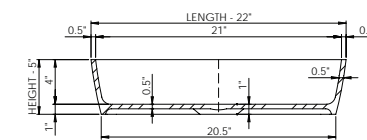

Basin Detail:

Size (l) x (w) x (h):
Top to waste:
Overflow:
Waste diameter:
Weight:
Mounting:
Material:

Basin Specs:

22.0" x 14.5" x 5.0"
4.0"
No overflow
2.0"
15.0 LBS
Counter-top /
Under-mount
DADOquartz®

Color:

- Matte White
- Polished White
- Matte Black
- Matte Charcoal
- Matte Gray
- Matte Duck Egg
- Matte Navy
- Matte Champagne

SKU# NOF

15TW114 $ 890.00
15TG114 $ 890.00
15TW214 $ 890.00
15TW314 $ 890.00
15TW414 $ 890.00
15TW514 $ 890.00
15TW614 $ 890.00
15TW714 $ 890.00

List Price