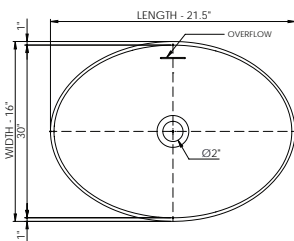

Basin Detail:

Size (l) x (w) x (h):
Top to waste:
Overflow:
Waste diameter:
Weight:
Mounting:
Material:

Basin Specs:

21.5" x 16.0" x 6.5"
5.0"
Internal overflow
2.0"
20.0 LBS
Counter-top
DADOquartz®

Color:

- Matte White
- Polished White
- Matte Black
- Matte Charcoal
- Matte Gray
- Matte Duck Egg
- Matte Navy
- Matte Champagne

SKU# IOF

15RW120 $ 890.00
15RG120 $ 890.00
15RW220 $ 890.00
15RW320 $ 890.00
15RW420 $ 890.00
15RW520 $ 890.00
15RW620 $ 890.00
15RW720 $ 890.00

List Price