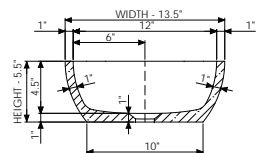

Basin Detail:	Basin Specs:	Color:	SKU# NOF	List Price
Size (l) x (w) x (h):	22.5" x 13.5" x 4.5"	○ Matte White	15TW117	$ 890.00
Top to waste:	4.5"	○ Polished White	15TG117	$ 890.00
Overflow:	No overflow	● Matte Black	15TW217	$ 890.00
Waste diameter:	2.0"	● Matte Charcoal	15TW317	$ 890.00
Weight:	25.0 LBS	● Matte Gray	15TW417	$ 890.00
Mounting:	Counter-top / Under-mount	● Matte Duck Egg	15TW517	$ 890.00
		● Matte Navy	15TW617	$ 890.00
Material:	DADOquartz®	● Matte Champagne	15TW717	$ 890.00