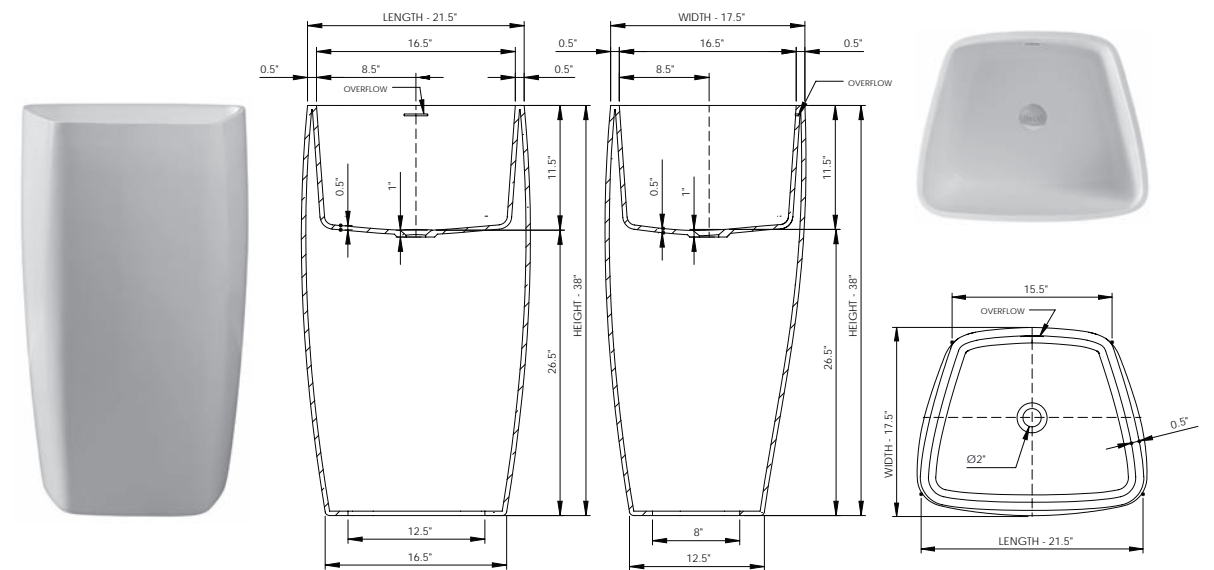

pedestal

Lifetime Warranty
The world's most luxurious
bathtub material since 1998

DADOquartz®

avaline
pedestal basin

pedestal

Basin Detail:

Size (l) x (w) x (h):
Top to waste:
Overflow:
Waste diameter:
Weight:
Plumbing access: