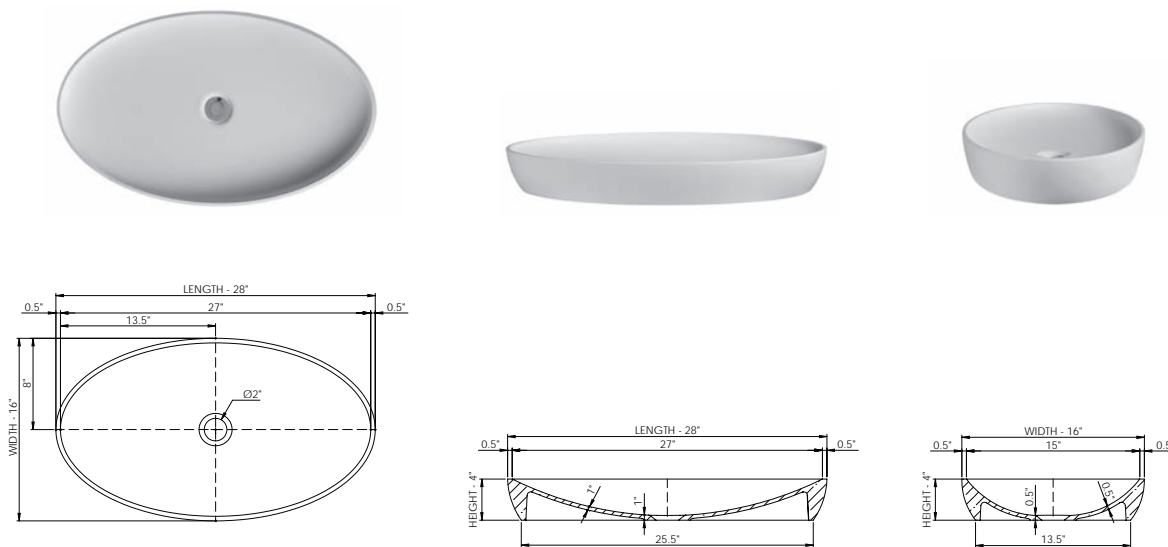

Basin Detail:	Basin Specs:	Color:	SKU#	NOF	List Price
Size (l) x (w) x (h):	28.0" x 16.0" x 4.0"	○ Matte White	15TW107		$ 1,290.00
Top to waste:	4.0"	○ Polished White	15TG107		$ 1,290.00
Overflow:	No overflow	● Matte Black	15TW207		$ 1,290.00
Waste diameter:	2.0"	● Matte Charcoal	15TW307		$ 1,290.00
Weight:	25.0 LBS	● Matte Gray	15TW407		$ 1,290.00
Mounting:	Counter-top / Under-mount	● Matte Duck Egg	15TW507		$ 1,290.00
		● Matte Navy	15TW607		$ 1,290.00
Material:	DADOquartz®	● Matte Champagne	15TW707		$ 1,290.00