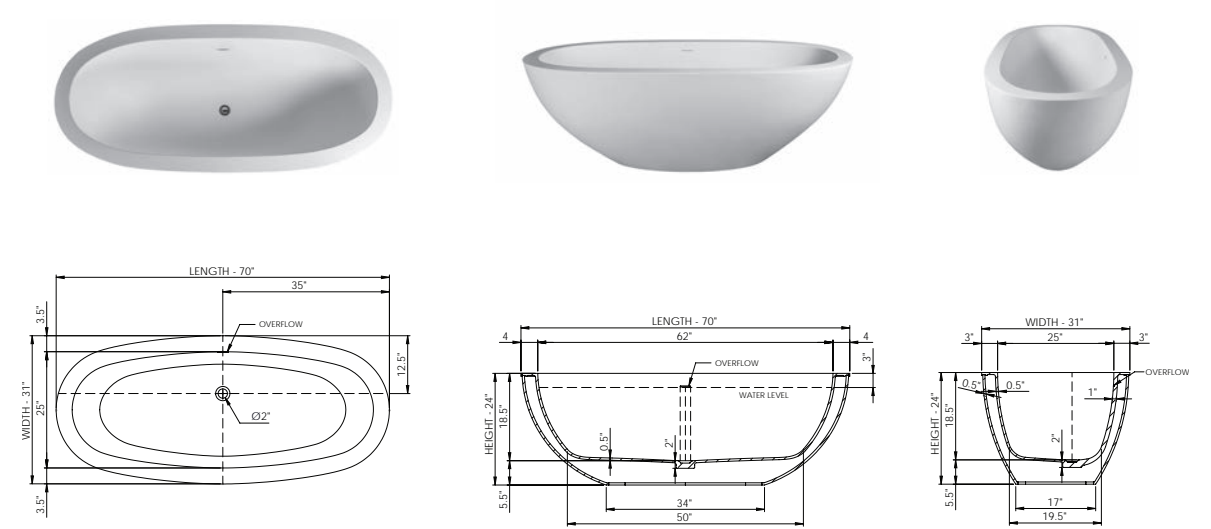

gracelynn

Female name meaning "graceful waterfall". This elegant bathtub, with its modern slender design, brings poise and style with refined chic to your bathroom and home.

Bathtub Detail:

Size (l) x (w) x (h):
Water capacity:
Overflow:
Maximum water level:
Inside floor area:
Waste diameter:
Weight:
Material:

Bathtub Specs:

70.0" x 31.0" x 24.0"
85.0 GAL
Internal overflow
15.5" - 18.5"
50.0" x 19.5"
2.0"
245.0 LBS
DADOquartz®

Color:

- Matte White
- Polished White
- Matte Black
- Matte Charcoal
- Matte Gray
- Matte Duck Egg
- Matte Navy
- Matte Champagne

SKU#

10DW103	$ 7,990.00
10DG103	$ 7,990.00
10DW203	$ 7,990.00
10DW303	$ 7,990.00
10DW403	$ 7,990.00
10DW503	$ 7,990.00
10DW603	$ 7,990.00
10DW703	$ 7,990.00

List Price