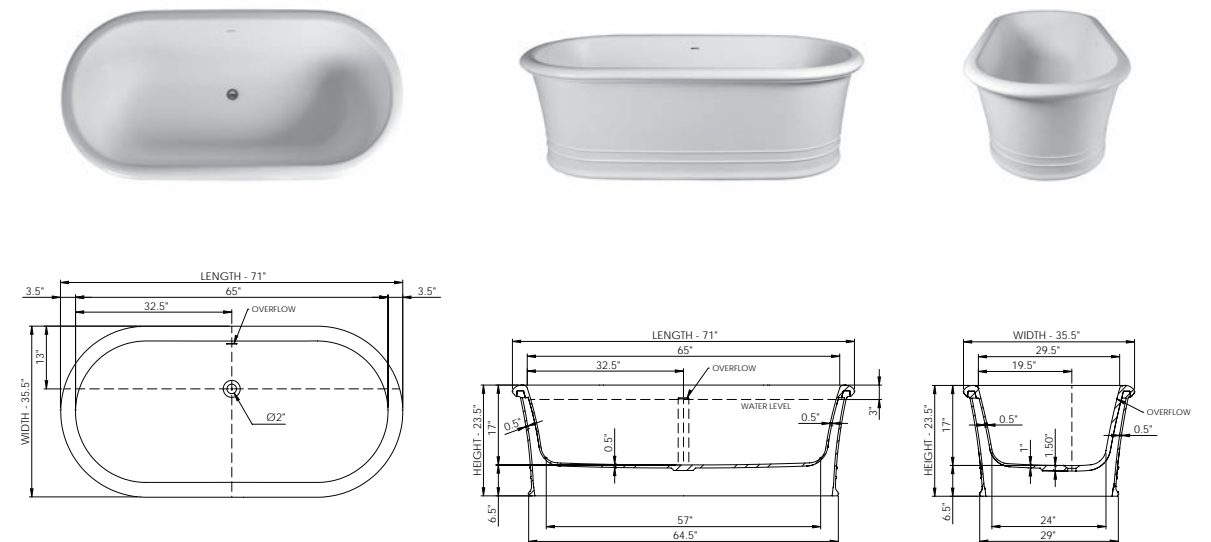

viviane

Fondly named "lady of the lake" by Arthurian legends. This beautiful bathtub is a timeless centerpiece for your bathroom. This understated bathtub is a luxurious charm that proves to us that style abides throughout the ages.

Bathtub Detail:

Size (l) x (w) x (h):
Water capacity:
Overflow:
Maximum water level:
Inside floor area:
Waste diameter:
Weight:
Material:

Bathtub Specs:

71.0" x 35.5" x 23.5"
80.0 GAL
Internal overflow
14.0" - 17.0"
57.0" x 24.0"
2.0"
295.0 LBS
DADOquartz®

Color:

- Matte White
- Polished White
- Matte Black
- Matte Charcoal
- Matte Gray
- Matte Duck Egg
- Matte Navy
- Matte Champagne

SKU#

10DW105	$ 7,990.00
10DG105	$ 7,990.00
10DW205	$ 7,990.00
10DW305	$ 7,990.00
10DW405	$ 7,990.00
10DW505	$ 7,990.00
10DW605	$ 7,990.00
10DW705	$ 7,990.00

List Price