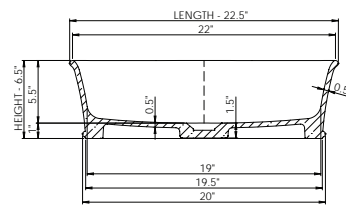

DADOquartz®

nerina / viviane
basin

wide-edge

Basin Detail:

Size (l) x (w) x (h):
Top to waste:
Overflow:
Waste diameter:
Weight:
Mounting:
Material:

Basin Specs:

22.5" x 14.5" x 6.5"
5.5"
No overflow
2.0"
20.0 LBS
Counter-top
DADOquartz®