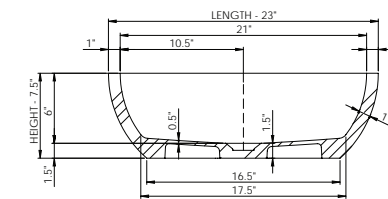

Basin Detail:

Size (l) x (w) x (h):
Top to waste:
Overflow:
Waste diameter:
Weight:
Mounting:
Material:

Basin Specs:

23.0" x 16.0" x 7.5"
6.0"
No overflow
2.0"
35.0 LBS
Counter-top /
Under-mount
DADOquartz®

Color:

- Matte White
- Polished White
- Matte Black
- Matte Charcoal
- Matte Gray
- Matte Duck Egg
- Matte Navy
- Matte Champagne

SKU# NOF

15TW104 $ 990.00
15TG104 $ 990.00
15TW204 $ 990.00
15TW304 $ 990.00
15TW404 $ 990.00
15TW504 $ 990.00
15TW604 $ 990.00
15TW704 $ 990.00

List Price